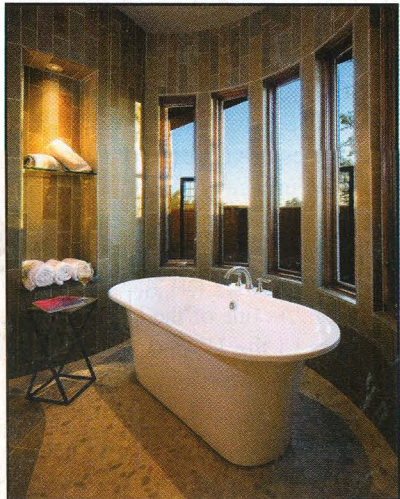

MOUNT PLEASANT, S.C. — Victoria + Albert announced that they have been selected to provide the baths for the prestigious residential and hospitality development, The Residences® at The Ritz-Carlton, Dove Mountain.

Located on 6,200 stunning acres in the Arizona foothills of the Tortolita Mountains, this ultra-luxurious community of highly customized private homes includes the finest of everything — beautiful floor plans, gorgeous views, lovely furnishings — and the artistic lines of Victoria + Albert's Monaco double-ended tub. The community sets a new standard for luxury living with the synergistic effect of the premium brands represented, the natural beauty of the area

Free-standing baths such as Victoria + Albert's Monaco double-ended tub are the hottest new trend in elegant bathroom design.

and the first-class amenities.

"We are honored to be part of such a significant project," said Javier Korneluk, vice president of sales-North America for Victoria + Albert. "We feel that the Monaco is the perfect tub for this type of setting, because its design is so sleek and polished, so elegantly modern. We are in rare company here at The Residences at The Ritz-Carlton, Dove Mountain — only the best of the best — and the Monaco definitely holds its own in terms of sophistication and style."

Freestanding baths are among the hottest trends in bathroom design and have become the new norm for those seeking a high-end look. Styles range from the classic claw-foot design to a more modern aesthetic such as the streamlined Monaco, with its sculpture-like casting that rests directly on the floor.