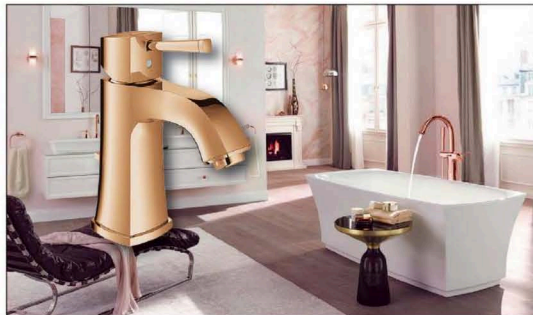

Grandera collection now in sunset finish

The Grandera collection combines high standards of quality and craftsmanship with detail and comfort. The collection will be available in a new warm sunset finish including single-lever mixers, twin-lever faucets, shower and tub mixers, thermostats, free-standing tub fillers, a bidet faucet and head and hand showers complete with matching shower rails and wall brackets. A decorative range of accessories from towel holders to soap dispensers and robe hooks completes the collection. **GROHE.**

www.grohe.com/us