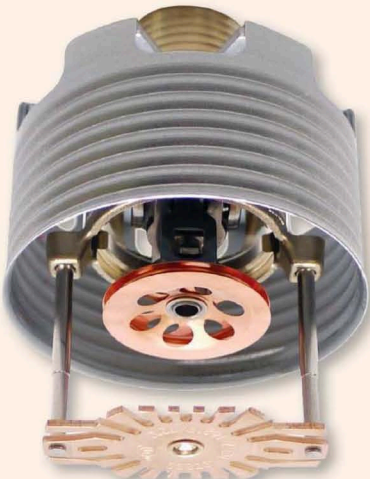

PRODUCT NEWS

3.7K fire sprinkler concealed head

The RC-RES 3.7K concealed sprinkler for 12X12 and 14x14 rooms delivers 10GPM and 7.3PSI. Contractor does not have to upgrade the water meter and can maintain a 2 head calc with water to spare. Issues when designing plans for areas with poor water pressure are now resolved. Featuring the new standard wood grain cover plates (shown below) available in Douglas Fir, Yellow Birch, Golden Oak, Cherry Chestnut, and Dark Walnut, with a more natural wood finish, life-like texture, and pattern improvements that will blend with wood panels and trim. **SENJU SPRINKLER.**

www.SenjuSprinkler.com

Vanity sinks in a dozen variations

New Vanity Sinks are available in a wide variety of configurations, including 12 sink variations, custom bowl placement and counter lengths ranging from 24" to 72". Two designs: the classic Parsons look with squared legs or a modern waterfall style with solid sides. Standard height is 34" and depth is 18" or 22" depending on the bowl style. A "floating" shelf adds stylish storage space in four lengths up to 48". The shelf and sink are made from proprietary Engineered Solid Stone, an eco-friendly mixture of natural ground materials and high performance resin that mimics natural stone and is non-porous, durable and resists staining, mold and mildew. **MTI BATH.**

mtibaths.com