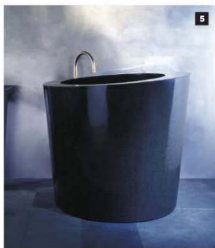

with design elements such as resin cradles or sculptural wrought iron bases.

Of course, size matters when it comes to a quality soak. Your options are determined by your available space — many high-end tubs offer room to stretch out, as well as space for two (or even three!) bathing buddies. And say goodbye to that stiff neck; look for gently angled sloping ends that allow for a more natural reclining pose.

BAIN LUXE

Modern tub materials offer a range of high-tech composites of synthetic and natural materials, such as Victoria and Albert's composition of volcanic limestone and resin. Want to go *au naturel*? Stone Forest's prestigious line boasts white onyx and Carrara marble behemoths so weighty their installation requires consultation with an architect and structural engineer.

For the ultimate in relaxation, look for a bath with built-in massage jets to soothe your muscles. MTI's Metro, for example, has options from six-point massage jets to 30 air jets. Some soakers even set the mood for you. Technology such as MTI's Stereo H2O "transforms your tub into a huge sounding board that reproduces rich audio through the water."

MTI and Bain Ultra both offer chromotherapy and aromatherapy options which engage the therapeutic use of coloured LED lights and scent diffusion to promote wellness.

Just picture yourself padding across heated tiles to a deep, freestanding soaker tub spanned by a sleek rack (with wine glass holder, naturally), heated towel at the ready — it might sound like a spa retreat, but it can be had in your own home. ::

flush
BATHROOM
ESSENTIALS

U
umbra

102-2537 Beacon Ave Sidney

250-655-7732

www.FlushBath.ca

Le Spa Sereine

SPARITUAL | | GUINOT

1411 Government Street
250-388-4419 www.lespasereine.ca

Gift certificates available