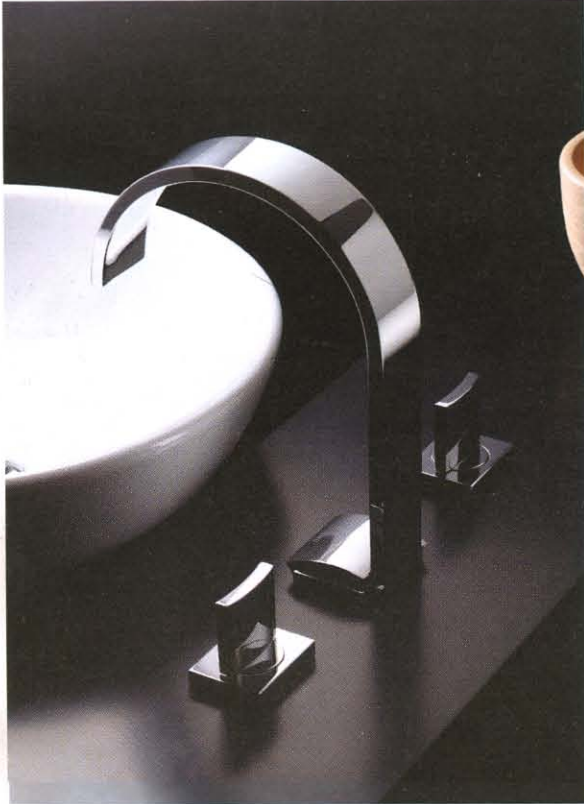

SCULPTURE SAAVY

The new Sade Collection from **Graff Faucets** features artistically crafted pieces with a fluid profile. Collection includes wall-mounted designs, handshowers and single-hole designs, in addition to floor-mounted designs that stand like architectural sculptures. Visit graфф-faucets.com or Circle (481)

THREE-IN-ONE DISPLAY

With a convenient assembly, the MXF Exhibit Display by **Xtra Lite** uses edge-to-edge graphics to generate a maximum impact. Each display can be used separately for greater flexibility, or the MXF can be utilized as a one-piece, continuous fabric for seamless presentation. Manufactured with patented XtraFlex technology for easy installation, the system comes with a lifetime repair or replacement warranty. Visit xtralite.com or Circle (479)