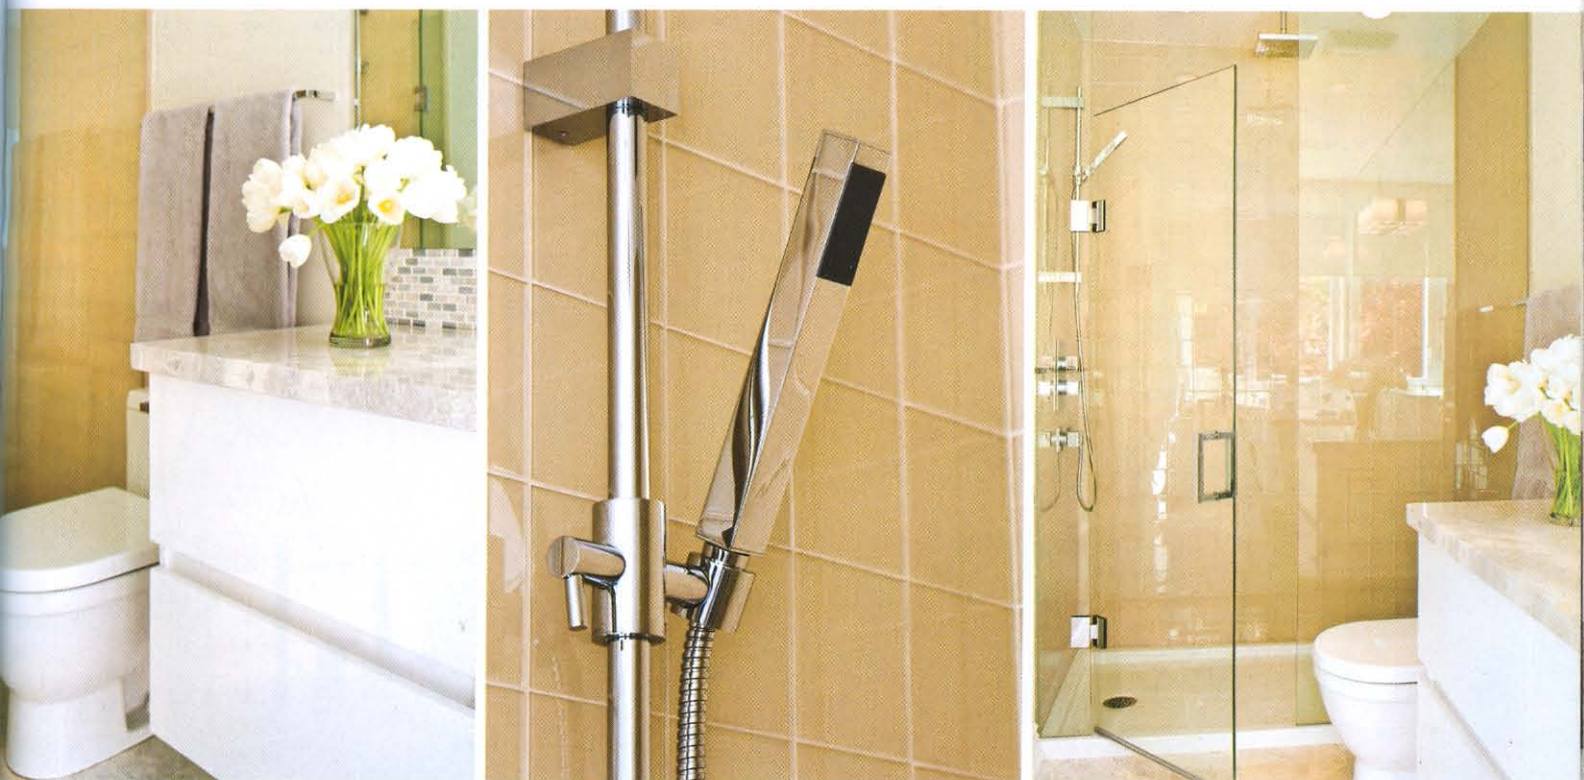

what was used

Paint, Titanium OC-49 (walls), Benjamin Moore. **Vanico Linea vanity**, Kohler Kathryn undermount **sink**, Graff Solar **faucet**, Canaroma International. Desert Sky polished-marble **countertop**, **floor tiles**, York Marble. **Tiles**: Glacier Pebbled minibrick honed marble (backsplash), West Coast glass (wall), Ciot. Alico chrome **lights**, Euroelite. Millette Shaker Panel **door**, The Home Depot.

DRAWERS AT WORK Unlike a typical bathroom with cupboards, this one features a cantilevered white lacquered vanity with wide drawers that provide easy access to toilet paper, towels and other bathroom supplies. All the drawers are working, though the top middle one is smaller and U shape in order to fit around the plumbing. **SOFT FINISH** Neutral undertones in the Desert Sky polished-marble countertop and floor tiles are soft yet sophisticated. The minibrick honed-marble backsplash is an attractive complement. **DETAILED APPROACH** Decorator Liz Watkinson of 5th Business Associates carried through the contemporary rectilinear styling in every design detail, right down to the shower fixtures. She says she would have installed a cantilevered square toilet, too, if she could have; in the end, she chose one that's a little more squared than a regular oval. **WARM & SHINY** Finished in yellow glass tiles and gleaming polished-chrome hardware, this sunny shower is an inviting substitute for a tub. →