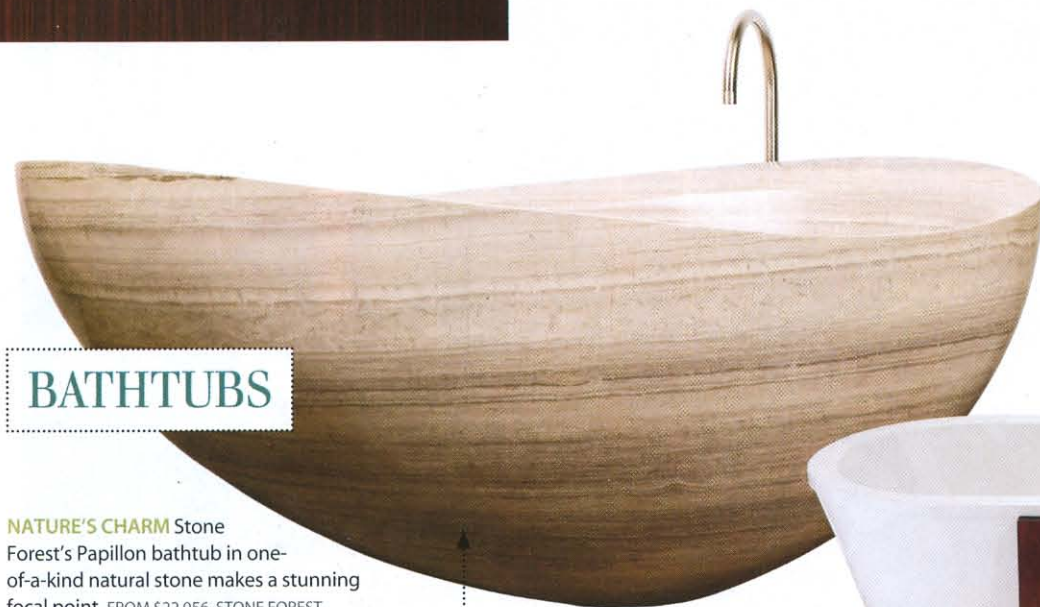

BATHTUBS

NATURE'S CHARM Stone Forest's Papillon bathtub in one-of-a-kind natural stone makes a stunning focal point. FROM $22,056, STONE FOREST, 888-682-2987; STONEFOREST.COM.

organic, wavelike curves
bring nature indoors

STYLISH ACCENTS This freestanding tub is acrylic, so it's light. Wood and chrome accents dress it up. Pairs perfectly with a floor-mount faucet (see page 148). $1,199, RONA, RONA.CA.