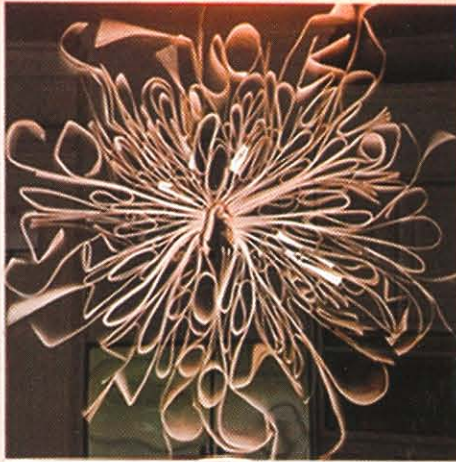

JASPER
GETAWAY
Win a trip!
PAGE 50

STYLE IDEAS

Seriously cute kids' rooms
Fun with wallpaper