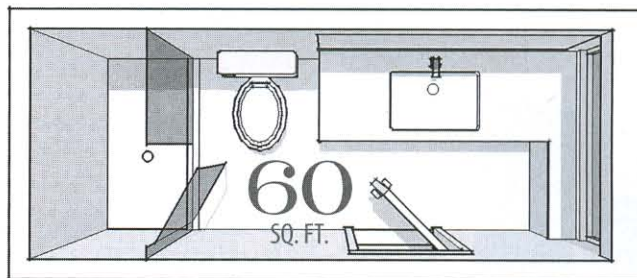

Turning a kids' bathroom into a guest bath was part of the second-storey reno of an empty-nester couple's home in Toronto's Hogg's Hollow neighbourhood. This small yet bright grey-and-yellow space was given a friendly facelift that features clean square lines, "hidden" storage and an aura that says welcome. "I call the style 'soft modern,'" says decorator Liz Watkinson. "It's certainly contemporary, but not ultramodern."

guest bathroom

"A guest bath should have enough space for toiletries, good lighting and easy access to towel bars or hooks" LIZ WATKINSON, DECORATOR