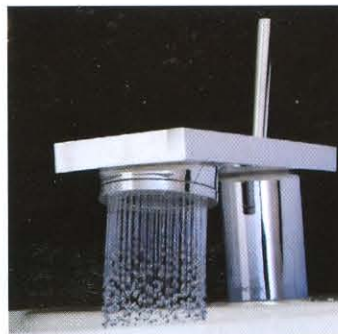

Seriously cute kids' rooms
Fun with wallpaper

FAUCETS

TECHIES, TAKE NOTE! Preset the exact water temperature and the maximum level via your ioDigital Roman faucet, so you can leave the room while the tub is filling. Remote control option: turn on the faucet from bed and snooze a few more minutes. Child lock feature for safety. FROM \$1,427 (TUB NOT INCLUDED), MOEN, 800-465-6130; MOEN.CA.

ARCHITECTURAL LOOK Riobel's R/S Series faucet would make a bold accent in a modern ensuite. In chrome and brushed-nickel finish. \$695, RIOBEL, 888-287-5354; RIOBEL.CA. — C.S.

CHIC WATERFALL Dornbracht's Supernova has strong, mod lines and a flat spout that produces a pretty cascade. \$3,123, DORNBRACHT, 800-774-1181; DORNBRACHT.COM.

DRAWERS AT WORK Unlike a typical bathroom with cupboards, this one features a cantilevered white lacquered vanity with wide drawers that provide easy access to toilet paper, towels and other bathroom supplies. All the drawers are working, though the top middle one is smaller and U shape in order to fit around the plumbing. **SOFT FINISH** Neutral undertones in the Desert Sky polished-marble countertop and floor tiles are soft yet sophisticated. The minibrick honed-marble backsplash is an attractive complement. **DETAILED APPROACH** Decorator Liz Watkinson of 5th Business Associates carried through the contemporary rectilinear styling in every design detail, right down to the shower fixtures. She says she would have installed a cantilevered square toilet, too, if she could have; in the end, she chose one that's a little more squared than a regular oval. **WARM & SHINY** Finished in yellow glass tiles and gleaming polished-chrome hardware, this sunny shower is an inviting substitute for a tub. →