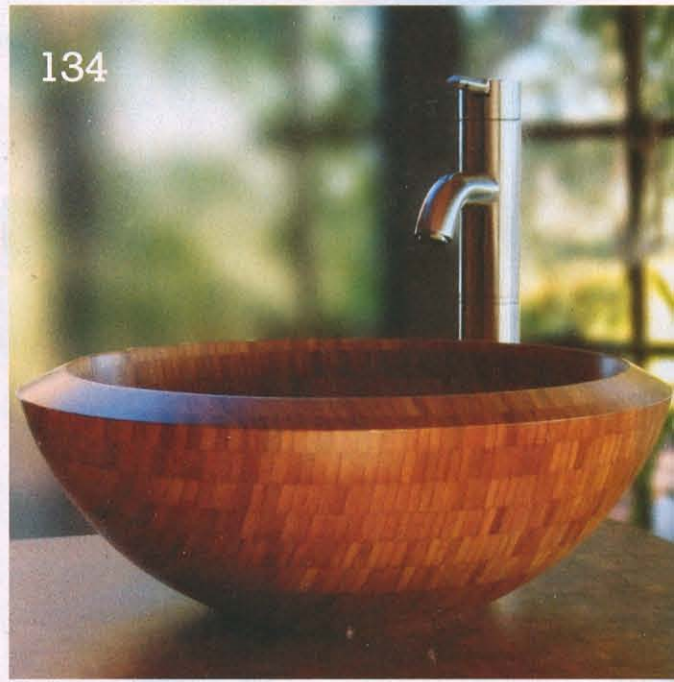

136

134

product review

122

OUTFIT YOUR NEW KITCHEN OR BATH WITH THE LATEST LIGHTING, COUNTERTOPS, CABINETRY AND MORE

126