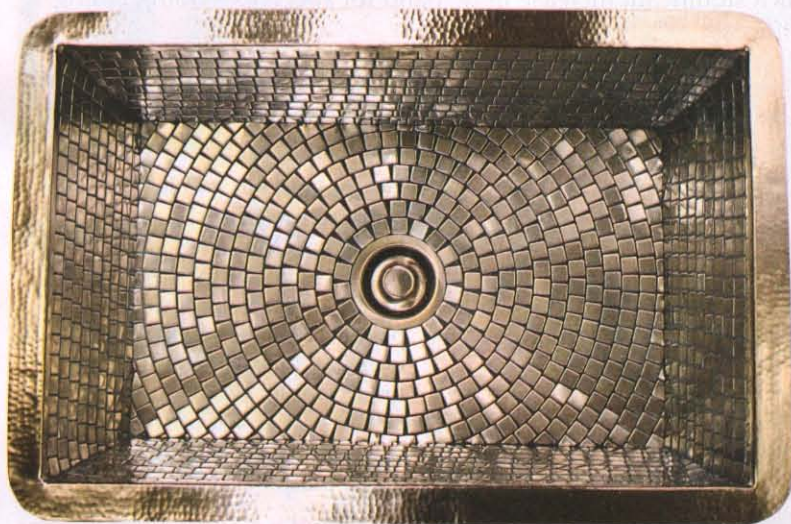

126

make a splash!

STYLISH SINKS AND FAUCETS, OVERFLOWING WITH CONVENIENT FEATURES IN FASHIONABLE FINISHES

MOSAIC MAGIC

Finished in smooth satin nickel, Linkasink's stainless steel mosaic farmhouse sink marries striking design with craftsmanship. Composed of hand-laid mosaic tiles and grouted with a complementary grout color, it's available in drop-in and undermount versions. linkasink.com; 866-395-8377

BACK TO BASICS

Maintenance-free and made to last a lifetime, soapstone sinks are noted for their rustic beauty and rugged performance. Ice Flower, shown here, can be ordered as shown or custom made. Sinks are shipped untreated; application of a protective coat of mineral oil is advised. greenmountainsoapstone.com; 802-468-5636

DO BAMBOO

This organic vessel sink will easily withstand the rigors of the busiest bathroom. Made of top-quality, renewable Moso bamboo, each hand-carved piece receives a waterproof polyurethane coating for a maintenance-free finish. totallybamboo.com; 760-471-6600

SHOWER OF COMPLIMENTS

An alternative to traditional shower drains, California Faucets StyleDrain™ pairs decorative form with proficient function. Whether your shower fixture is a single head or a spa-like multiple fitting system, this drain handles water flow at the highest efficiency level. With a square shape and smooth, flush grill plate, installation is hassle-free. Choice of 30 finishes.