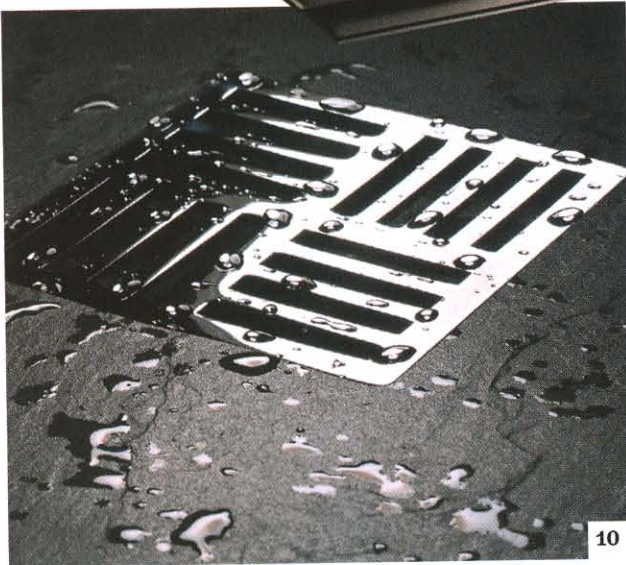

1. Get the feel of a natural rainfall with **Deca's** 8.625-inch Aquamax Square showerhead. The piece immerses bathers in full-coverage spray yet boasts an eco-friendly 2.5 gpm flow rate.

www.deca-us.com

www.veritasideas.com

4. The new Wicker Park suite from **Gerber** includes HETs that use only 1.28 gallons of water per flush and low-flow bathroom faucets certified by WaterSense. The spacious self-rimming or under-counter lavatories all come in chrome and brushed nickel finishes.

www.gerberonline.com

3

4

9

9. Matthew Quinn's solid surface Intarcia tub is the latest addition to **MTI Whirlpools'** Boutique Collection. Available in white, biscuit, raven, or osprey, it features an antique brass inlay and is available with or without pedestal bases and air bath system. www.mtiwhirlpools.com

10

11

10. California Faucets introduces its new StyleDrain. The fast-flow efficiency drain with 30 available finishes comes in two designs and patterns ranging from traditional to Art Deco. www.calfaucets.com