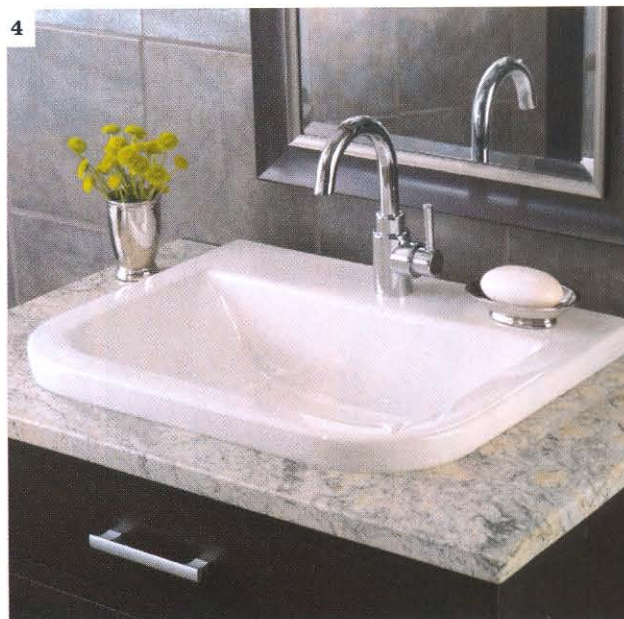

1. Get the feel of a natural rainfall with **Deca's** 8.625-inch Aquamax Square showerhead. The piece immerses bathers in full-coverage spray yet boasts an eco-friendly 2.5 gpm flow rate.

www.deca-us.com

www.deltafaucet.com

3. **Veritas** answers designers' needs for limited space with the Veritas Links and Collage series. This collection artfully disguises bathrooms with its customizable architectural panels with PureColor technology.

www.veritasideas.com

4. The new Wicker Park suite from **Gerber** includes HETs that use only 1.28 gallons of water per flush and low-flow bathroom faucets certified by WaterSense. The spacious self-rimming or under-counter lavatories all come in chrome and brushed nickel finishes.

www.gerberonline.com

3

4

9

9. Matthew Quinn's solid surface Intarcia tub is the latest addition to **MTI Whirlpools'** Boutique Collection. Available in white, biscuit, raven, or osprey, it features an antique brass inlay and is available with or without pedestal bases and air bath system. www.mtiwhirlpools.com