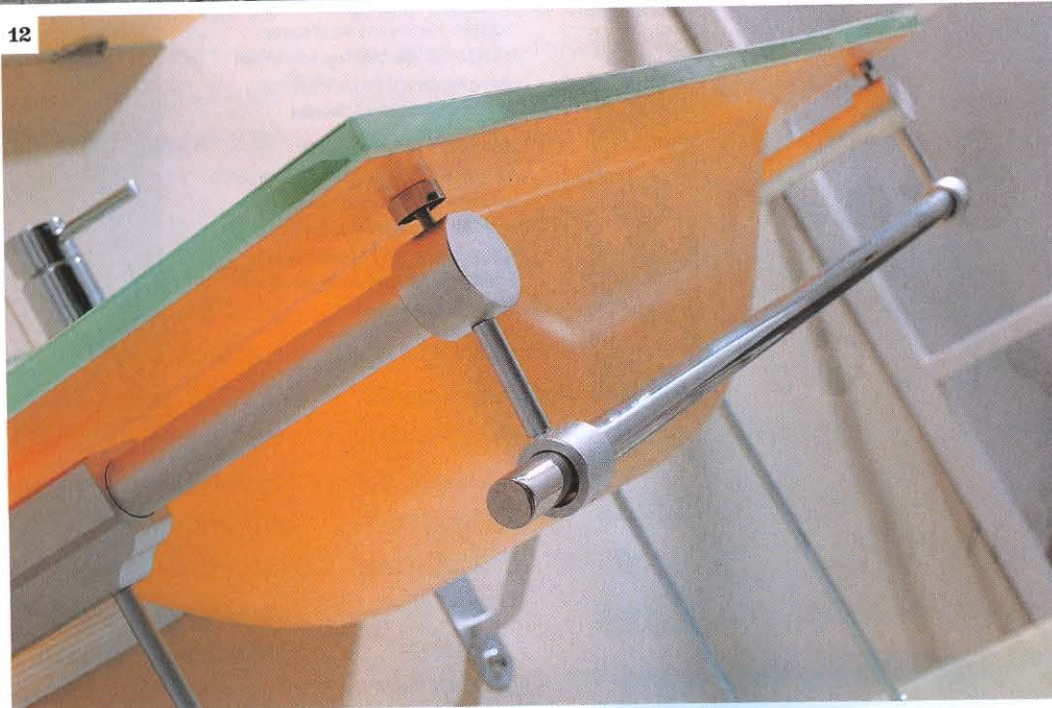

10. California Faucets introduces its new StyleDrain. The fast-flow efficiency drain with 30 available finishes comes in two designs and patterns ranging from traditional to Art Deco. www.calfaucets.com

11. Jaclo's Aquavolo Duetto bathroom fixture showers users with two types of water pressure. The form is unique—the horizontal position of the flat spout offers a rain shower and if flipped down, the water falls like a waterfall. www.jaclo.com

12