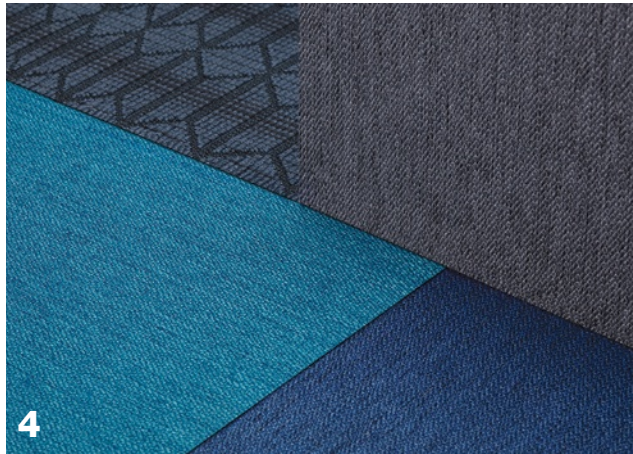

1

3

4

2

5

6

The Anillo Ellipse 5 Light Cascading Pendant from **2nd Ave Lighting** features five elliptical spectral halos that appear to rotate in space. It includes solar black-finished solid-steel rings, along with crystal and contrail-mist idalight diffusers.

Cotto d'Este's Limestone collection reproduces the look of limestone by using a high-resolution ink-jet printing system that produces 3D graphics, according to the company. Made of extra-thick porcelain stoneware, it comes in four colors, three finishes and three sizes.

Atlas Homewares' Angled U-Turn Collection of knobs and pulls features slightly oversized hardware with a slight downward curve in four finishes—brushed nickel, polished chrome, polished nickel and French gold. The knob measures just under an inch, while the pulls come in a range of sizes.

Teknion Textiles' Side by Side Collection features Angula, which combines a traditional épinglé construction with a large-scale graphic. Inspired by contemporary building facades, the collection was designed by Suzanne Tick for upholstery use and is offered in six colorways.

Sandler Seating's Riverstone stool was inspired by the outer surface of a river stone, according to the company. Available in 14 standard colors, the polyurethane stool was designed by Mac Stopa and is suitable for both indoor and outdoor use.

The Roosevelt bath collection by **Newport Brass** features solid brass construction and smooth ceramic valves that meet WaterSense and CalGreen standards. It comes in 27 different finishes.

AD INDEX