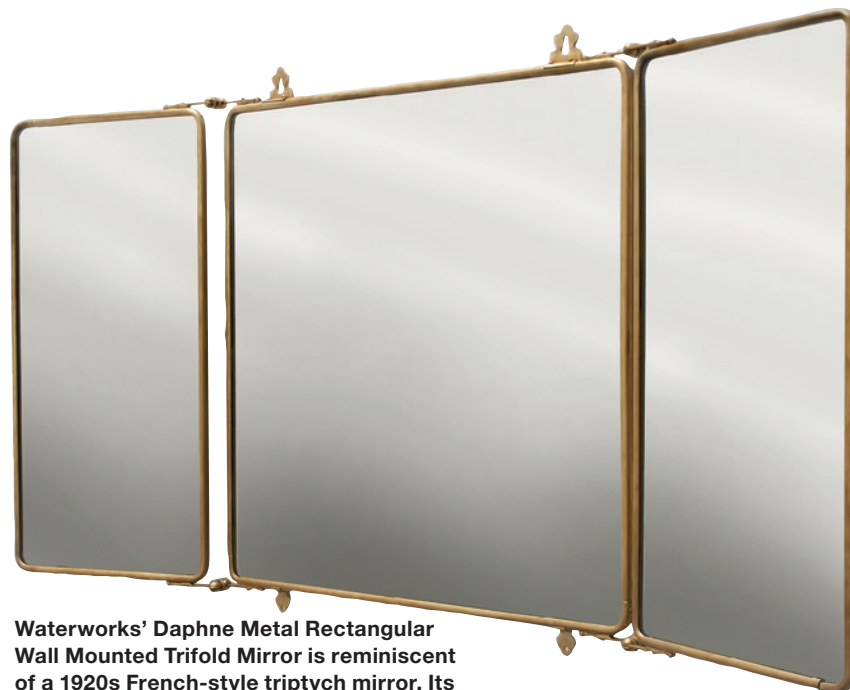

Freshen Up

Give your guests a stylish and functional place to groom

Majestic Mirror & Frame's Strand XL is an LED-backlit mirror with T5 LED Light Tube Technology. Light appears on all four sides of the frameless design, and its standard size is 28 in. x 42 in.

The Dressage Free-Standing Vanity from Graff, designed by Nespoli and Novara Design Studio, features a minimalist, sawhorse shape base that conceals all plumbing. It is available in three finishes—Canaletto walnut, oak, and wenge—and is fully customizable.

The Vento Collection from Robow, designed by Pininfarina, is inspired by snowdrifts carved by fast, strong winds, according to the company. The vanity is available in two sizes and finishes.

The Armadi Art Acqua Collection of wall-mounted vanities from Topex Design are available in three series—Slim, Radius (shown) and Flat—and 32 different finishes. They are made of solid aluminum and are 100% waterproof, according to the company.

Waterworks' Daphne Metal Rectangular Wall Mounted Trifold Mirror is reminiscent of a 1920s French-style triptych mirror. Its handcrafted hinges allow the outer leaves to fold into and away from the rounded-frame center.