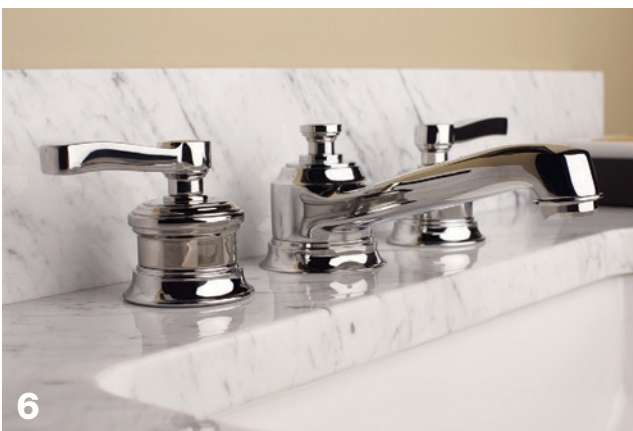

The Vento Collection from Robow, designed by Pininfarina, is inspired by snowdrifts carved by fast, strong winds, according to the company. The vanity is available in two sizes and finishes.

The Armadi Art Acqua Collection of wall-mounted vanities from Topex Design are available in three series—Slim, Radius (shown) and Flat—and 32 different finishes. They are made of solid aluminum and are 100% waterproof, according to the company.

Waterworks' Daphne Metal Rectangular Wall Mounted Trifold Mirror is reminiscent of a 1920s French-style triptych mirror. Its handcrafted hinges allow the outer leaves to fold into and away from the rounded-frame center.

1

3

4

2

5

6

The Anillo Ellipse 5 Light Cascading Pendant from **2nd Ave Lighting** features five elliptical spectral halos that appear to rotate in space. It includes solar black-finished solid-steel rings, along with crystal and contrail-mist idalight diffusers.

Atlas Homewares' Angled U-Turn Collection of knobs and pulls features slightly oversized hardware with a slight downward curve in four finishes—brushed nickel, polished chrome, polished nickel and French gold. The knob measures just under an inch, while the pulls come in a range of sizes.