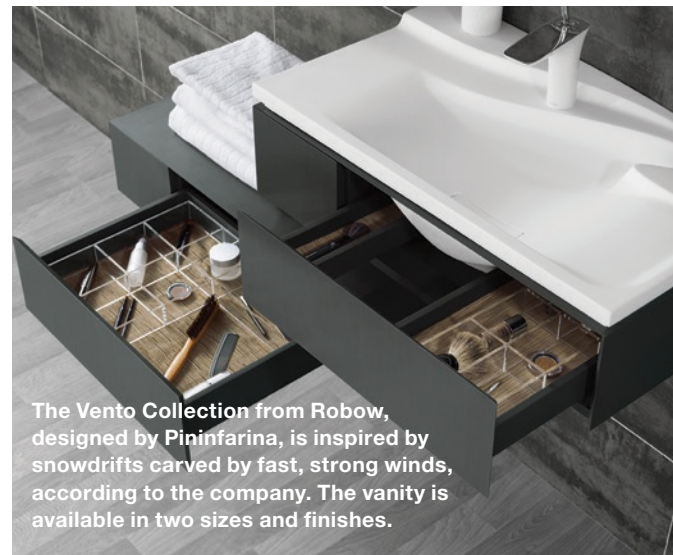

The Vento Collection from Robow, designed by Pininfarina, is inspired by snowdrifts carved by fast, strong winds, according to the company. The vanity is available in two sizes and finishes.