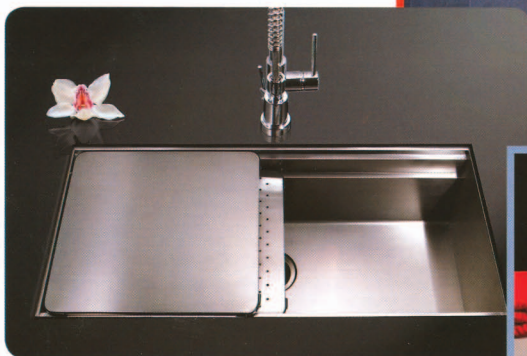

Houzer

Crisply mount a **Novus** sink as shown, or choose not to expose any of the stainless reveal at the lip. Either way, the multifunctional basin offers nearly-square $\frac{3}{8}$ -inch-radius corners and a working depth of 10 inches. The interchangeable dual platform system fits an additional work surface along with a drying or cutting board. To quiet the kitchen, the 30-inch stainless bowl is backed by sound insulation.

800-880-3689; houzersink.com. **circle 715**