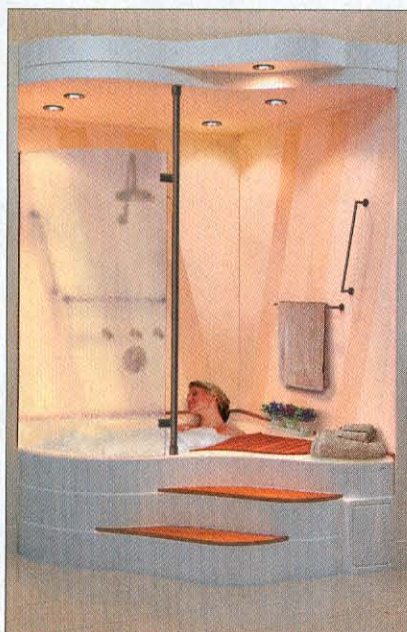

Showers & Tubs

Porcher. Three new *freestanding bathtubs* offer aesthetics ranging from classic to minimalist. Modern features include soothing air massage and light therapy. The Tetsu Slim and Wide-Deck styles offer a simple Japanese look, while the Lutezia offers vintage style with contemporary flair. The Archive tub (shown) is inspired by sculptural designs of 1920s England. Each new tub has a coordinating bathroom suite. The freestanding designs are also available as drop-in tubs. 800.359.3261. www.porcher-us.com.

Delta. The maker's showering line has expanded with *universal design zero-threshold shower bases*. As a cost-effective and stylish accessibility solution, the acrylic bases feature high-density Styrofoam and PVC backing and can support walk-in or wheelchair use. The threshold is reinforced with aluminum and installs flush with the bathroom floor. An integrated trench drain can handle up to six gallons of water per minute, and a textured floor offers slip resistance. Choose from a 39-by-39-, or 63-by-39-inch models. 800.345.3358. www.deltafaucet.com.

MTI Whirlpools. Designed to complement modern or traditional decor, the *Elena bath* looks and feels like natural stone thanks to a solid surface mixture of approximately 60% organic material. At 66 inches long, 31 $\frac{3}{4}$ inches wide, and 21 $\frac{3}{4}$ inches deep, the standalone soaker tub is an ideal size for renovations. Available with a rolled or flat rim and in a range of matte or gloss finishes. 800.783.8827. www.mtiwhirlpools.com.