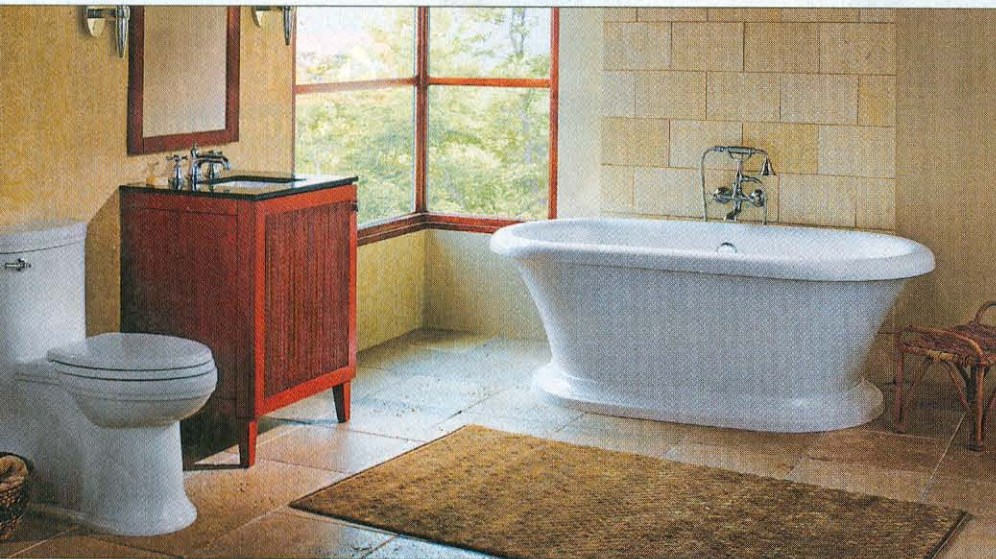

Showers & Tubs

Porcher. Three new *freestanding bathtubs* offer aesthetics ranging from classic to minimalist. Modern features include soothing air massage and light therapy. The Tetsu Slim and Wide-Deck styles offer a simple Japanese look, while the Lutezia offers vintage style with contemporary flair. The Archive tub (shown) is inspired by sculptural designs of 1920s England. Each new tub has a coordinating bathroom suite. The freestanding designs are also available as drop-in tubs. 800.359.3261. www.porcher-us.com.

Delta. The maker's showering line has expanded with *universal design zero-threshold shower bases*. As a cost-effective and stylish accessibility solution, the acrylic bases feature high-density Styrofoam and PVC backing and can support walk-in or wheelchair use. The threshold is reinforced with aluminum and installs flush with the bathroom floor. An integrated trench drain can handle up to six gallons of water per minute, and a textured floor offers slip resistance. Choose from a 39-by-39-, or 63-by-39-inch models. 800.345.3358. www.deltafaucet.com.

MTI Whirlpools. Designed to complement modern or traditional decor, the *Elena bath* looks and feels like natural stone thanks to a solid surface mixture of approximately 60% organic material. At 66 inches long, 31 $\frac{3}{4}$ inches wide, and 21 $\frac{3}{4}$ inches deep, the standalone soaker tub is an ideal size for renovations. Available with a rolled or flat rim and in a range of matte or gloss finishes. 800.783.8827. www.mtiwhirlpools.com.