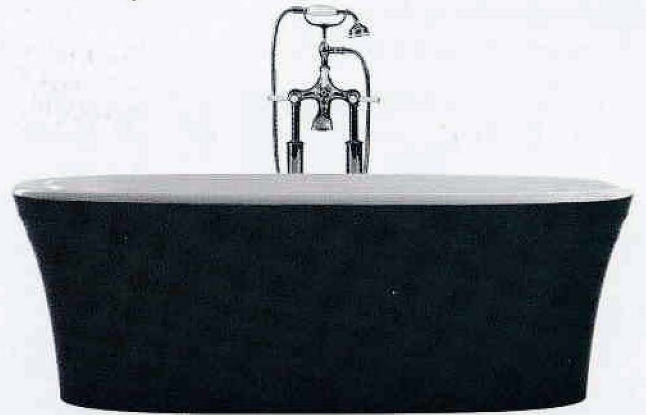

KITCHENAID® 5  
QUART ARTISAN STAND MIXER

# MATTE BLACK IS THE NEW BLACK

*Modern, yet softer than its glossy counterpart, matte black  
products provide a touch of drama and glamour.*

NOIR'S QS OXFORD 2-DRAWER SIDE TABLE  
IN HAND RUBBED BLACK.

BERTAZZONI HERITAGE 48-INCH GAS RANGE WITH GRIDDLE. IMAGE COURTESY OF  
BERTAZZONI, AVAILABLE AT FERGUSON BATH, KITCHEN & LIGHTING GALLERY.

VICTORIA + ALBERT WARNDON FREESTANDING TUB. IMAGE COURTESY OF VICTO-  
RIA + ALBERT, AVAILABLE AT FERGUSON BATH, KITCHEN & LIGHTING GALLERY.