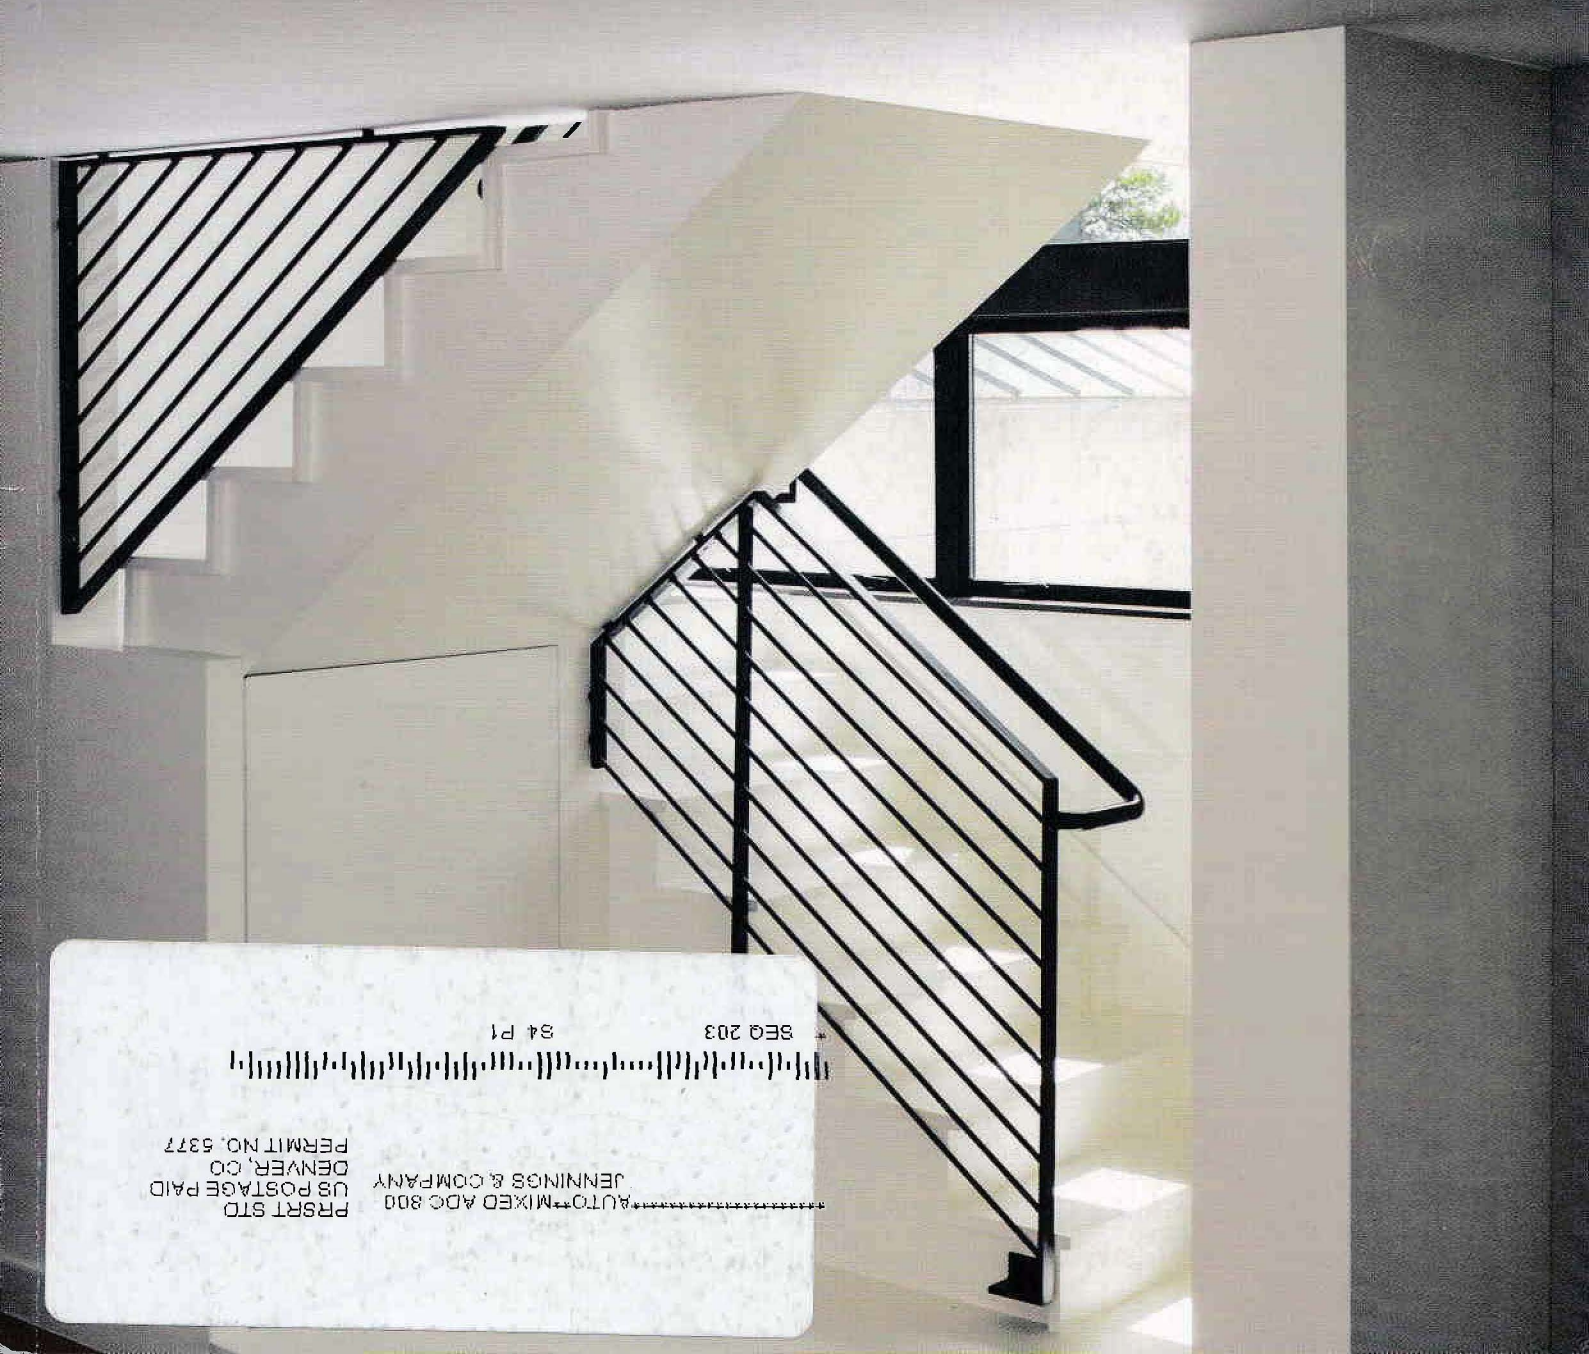

Austin-San Antonio

OCTOBER/NOVEMBER 2017

HOMIE

DESIGN & DECOR®

PRRST STO
AUTO MIXED ADC 800
JENNINGS & COMPANY
US POSTAGE PAID
DENVER, CO
PERMIT NO. 5377

84 P1

SEQ 203