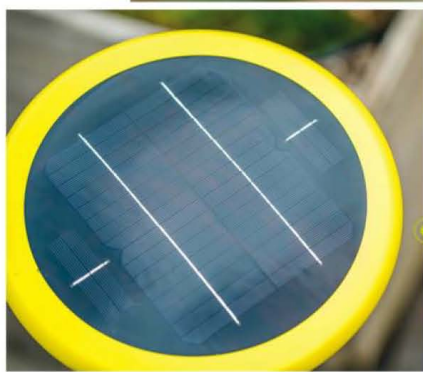

# BEAUTY IN UTILITY

**A RANGE OF PRODUCTS THAT  
HELP LANDSCAPE ARCHITECTS  
GET THE JOB DONE.**

BY KATARINA KATSMAS, ASLA

GARDENSPACE

**GARDENSPACE**

This comprehensive system monitors the health of surrounding vegetation and sends data to an app to help determine whether a little extra care is needed. GardenSpace also saves water by detecting when and how much to water. Should pests come close, the device sprays water toward nearby movement, deterring potential invaders. ●