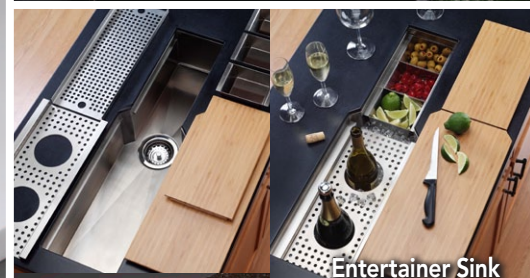

Bronze Oyster Lavatory Sink