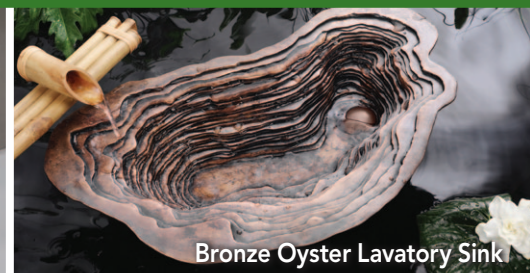

INTERIOR
DESIGN
**BEST
OF
YEAR 2013**

Ledge Prep Sink

Bronze Oyster Lavatory Sink

Entertainer Sink

Zero Radius Bump-Out Sink

LENOVA OFFERS AN AWARD-WINNING KBIS LINE UP!

Lenova is proud to feature the new Ledge Prep Sink Line, recipient of INTERIOR DESIGN's 2013 Best of the Year Award for Kitchen Fixtures, as the headliner of their 2014 KBIS product line up. The new series includes three models, each featuring a 90 degree ledge pressed into the front and back of the sink that converts it to a

KBIS
BOOTH #
N1409

Hand cast in high relief from the finest bronze, the **Bronze Oyster Lavatory Sink** is a compelling tribute to the intricacies of nature that inspired it as well as the laborious craftsmanship that created it. There is no mass production here. Each sink is a singular work of art in its own right, having been individually hand cast and carefully finished by hand to give it a unique rustic patina. The finished result is surprisingly true to life and is certain to add an unexpectedly earthy element to any bathroom. The sink is a fully functional lavatory sink that measures 27" x 17" x 4" and can easily withstand the rigors of household use.

Lenova's 2014 KBIS Line Up Continued

The **Large Bump-Out Single Bowl Undermount Sink** is part of the Zero Radius Collection that offers performance sinks for the serious cook. Hand made of premium type 304 16-gauge stainless steel, with a scratch-resistant satin finish and 5-side sound baffling, plus Lenova's superior X Channel drainage technology - this line is will handle any kitchen situation and look great doing it. Large Bump-Out Single Bowl Undermount Sink measures 31 1/2 x 19 1/2 x 10.