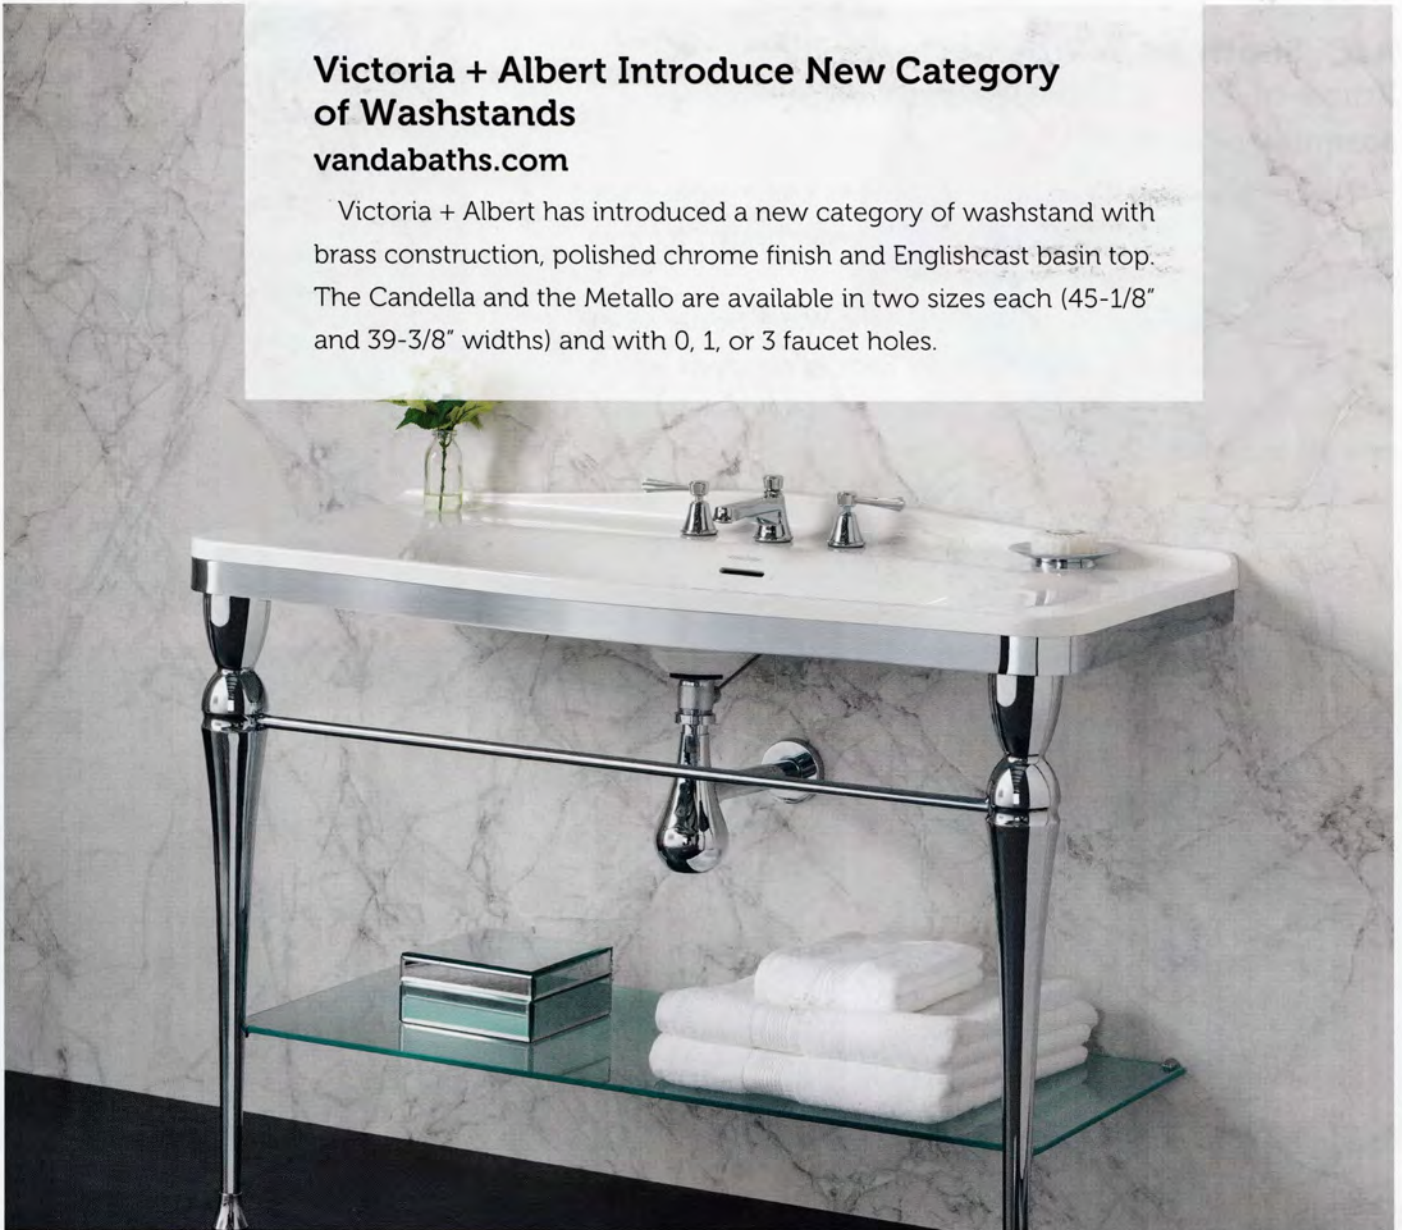

## Victoria + Albert Introduce New Category of Washstands

[vandabaths.com](http://vandabaths.com)

Victoria + Albert has introduced a new category of washstand with brass construction, polished chrome finish and Englishcast basin top. The Candella and the Metallo are available in two sizes each (45-1/8" and 39-3/8" widths) and with 0, 1, or 3 faucet holes.