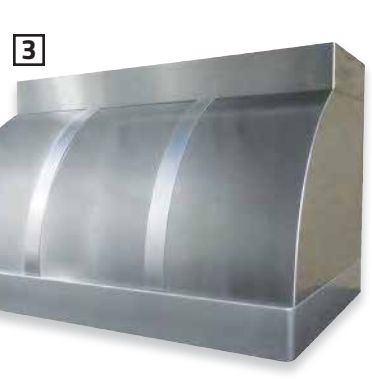

# REMODELER

PROFESSIONAL REMODELER

**TOP 100**  
PRODUCTS

**1 Shower system:** The Real Rain Shower System from Kohler simulates a natural rainstorm by means of a unique nozzle design that lets water droplets fall at varying sizes and random intervals. The shower relies on gravity for water flow that starts slowly and builds to a downpour at 2 gallons per minute. The ceiling-mounted square silicone spray face measures 19 by 19 inches, and seven finishes are available. [US.kohler.com](http://US.kohler.com) FOR MORE INFO, CIRCLE 825

**2 Slipper tub:** The Lily Slipper Tub from MTI Baths has gently sloping sides and a curved rim, providing comfortable support for a bather's head and neck. As part of the

Boutique Collection, it's available as a soaker or air bath in white or biscuit, with matte or high-gloss finish. Its integrated slotted overflow requires only drain installation. The tub measures 60" x 32" by 20¾" and is made with MTI's proprietary SculptureStone. [MTIbaths.com](http://MTIbaths.com) CIRCLE 826

The Speed Connect metal drain installs in less time with fewer parts. [Americanstandard-us.com](http://Americanstandard-us.com) CIRCLE 827

**4 Bath tub:** The Eldon from Victoria + Albert sports the curvy lines of a free-standing tub, but sits flush against the wall. This space-saving tub is the result of a collaboration with design studio Conran + Partners. At 68¾ inches long, its edge forms a natural shelf against the wall, hiding pipework and providing a platform for deck-mounted plumbing. The Eldon comes in seven exterior color finishes, and can be installed with or without an overflow. [VandAbaths.com/us/americas](http://VandAbaths.com/us/americas) CIRCLE 828