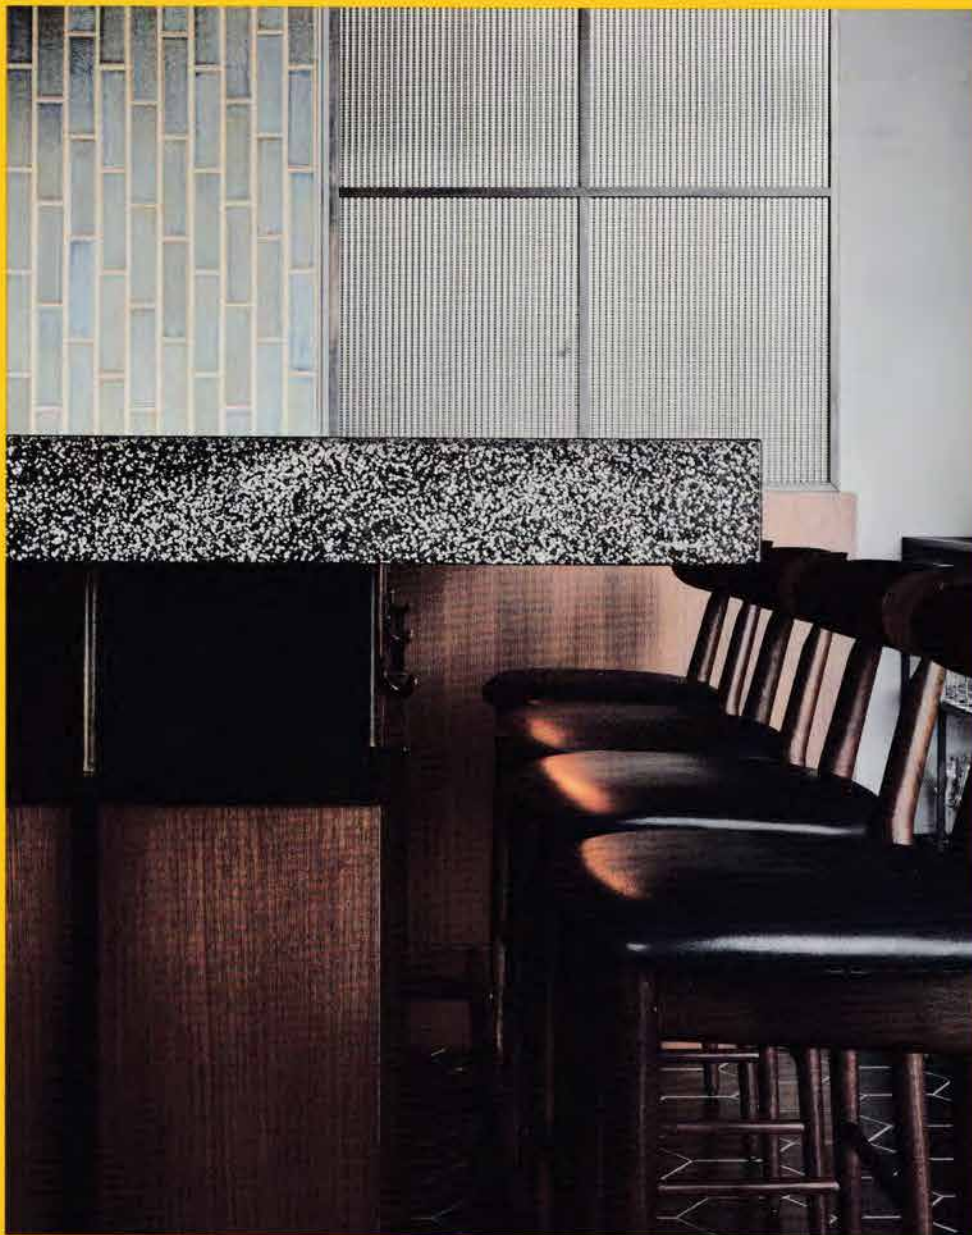

# AN INTERIOR

A magazine by  
The Architect's  
Newspaper

Fall 2018

Tribeca's Downtown Design  
Cork Furniture  
Travelogue: Berlin  
Dentist Office Roundup  
Happy Birthday, Bar Basso!  
Inflatable Architecture Today  
Olafur Eliasson's Fjordenhus