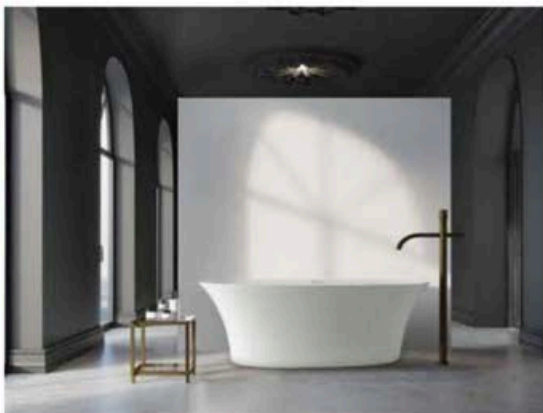

Adeline
MTI Baths

mtibaths.com