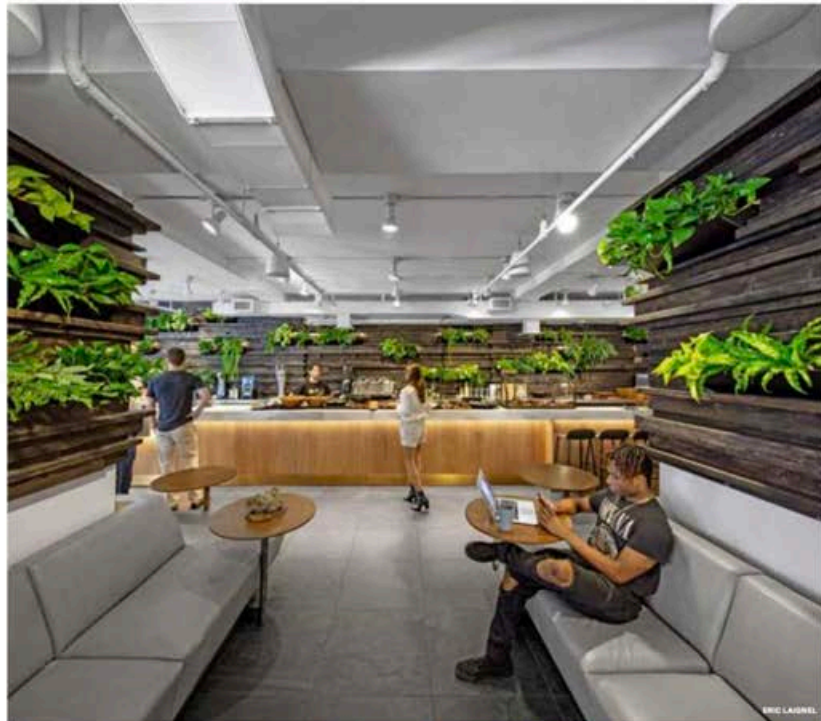

Assemblage John Street

New York
Interior Architect: Meyer Davis Studio

Elixir Bar
Refrigerator: Pertlick
Sinks: Krowne
Dishwasher: Advansys

Cafe
Refrigerator: Beverage Air
Dishwasher: CMA
Sinks: Krowne
Water Purifier: Vero

Bathrooms
Toilets: Geberit
Sinks: Kohler
High-Speed Hand Dryer: Toto

Coworking Kitchenettes
Sink: Signature Hardware
Dishwasher and Refrigerator: Blomberg
Microwave Oven: Monogram

Guestroom Kitchens
Stove: Gaggenau
Microwave: Sharp
Dishwasher: Fisher & Paykel
Refrigerator: Accucold
Flooring: Porcelanosa

Guest Bathrooms
Toilet: Icera
Sink and shower: Kohler
Tiles: Stone Source