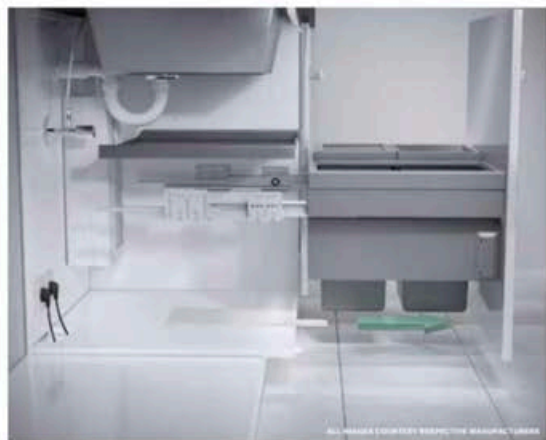

Halo Libero 2.0 Auto Opener
Hafele

hafele.com