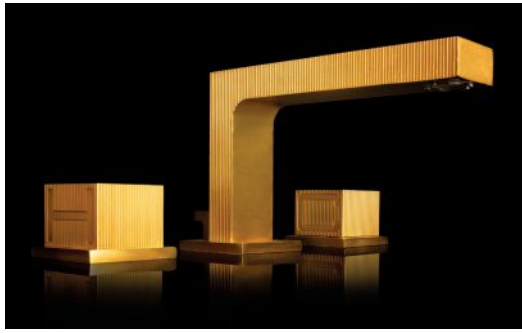

NEW PRODUCTS

5.

7.

6.