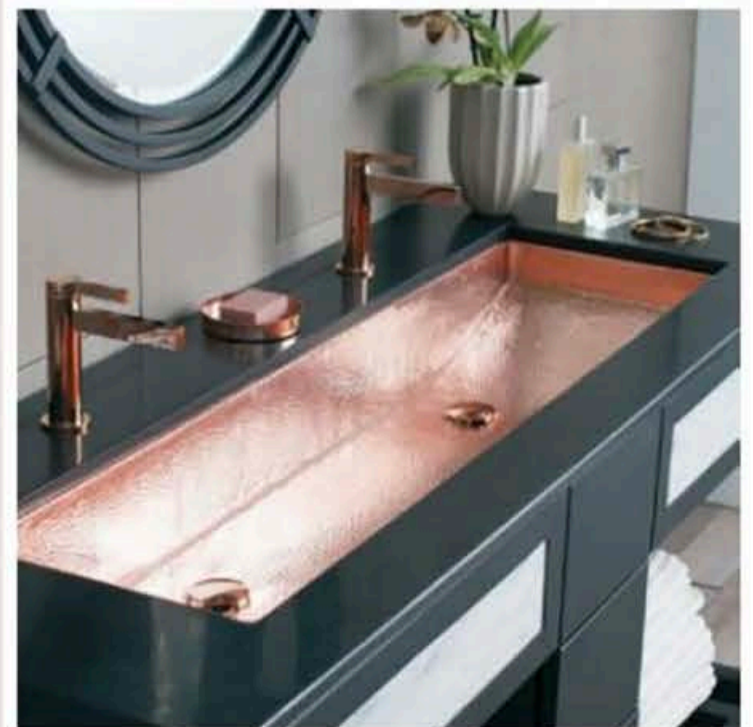

Metals, hammered or shiny, continue to dominate. This 48-inch double trough in black cabinetry by Native Trails is handcrafted and forged from recycled copper. Functionality, beauty and easy maintenance are achieved. NATIVE TRAILS, nativetrails.net