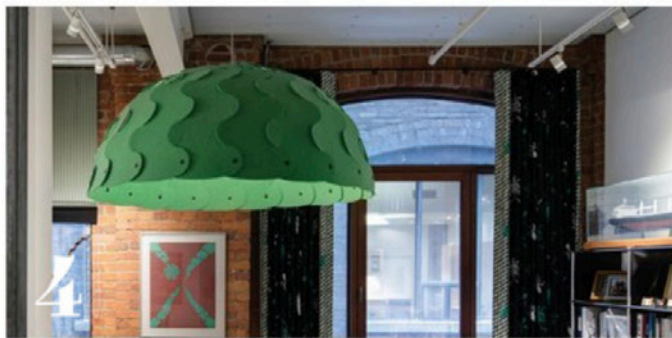

1. Radii from Allsteel

Radii is a new storage collection that addresses the need to stow, rather than store, with a compact, space-efficient design that allows workers' personal storage to travel with them in today's agile work environments. The versatile system of metal storage pedestals, undermounts and work tools can be used with any desk to increase organization without sacrificing space and a single sheet of steel wraps the storage unit to provide a clean, soft aesthetic. allsteeloffice.com

archsystems.com

4. HUSH from wakanine

HUSH works double duty as a commercial grade light fixture and a sound absorbing acoustic device. Available in 12 colors and three sizes, including mini, round and oval, HUSH is ideal for aiding in softening sound and illuminating commercial, hospitality and residential spaces. It is scientifically proven to significantly reduce reverberated noise, creating an ideal and productive environment. The fixture is made from 100-percent polyester fibers with no chemical binders and can ship as a kitset or assembled.