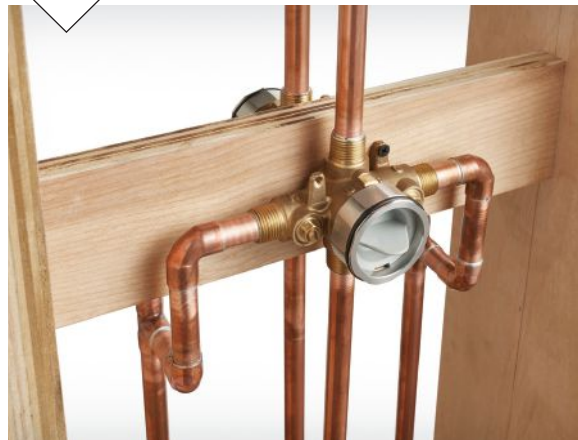

## AMERICAN STANDARD

The Flash pressure-balance valve allows for installation speed and flexibility with its compact size, included test cap, flat back, and sturdy mount for 2x4 wall installation. Its stub-out connection works with press-connect fittings, eliminating the need for additional solder or piping.