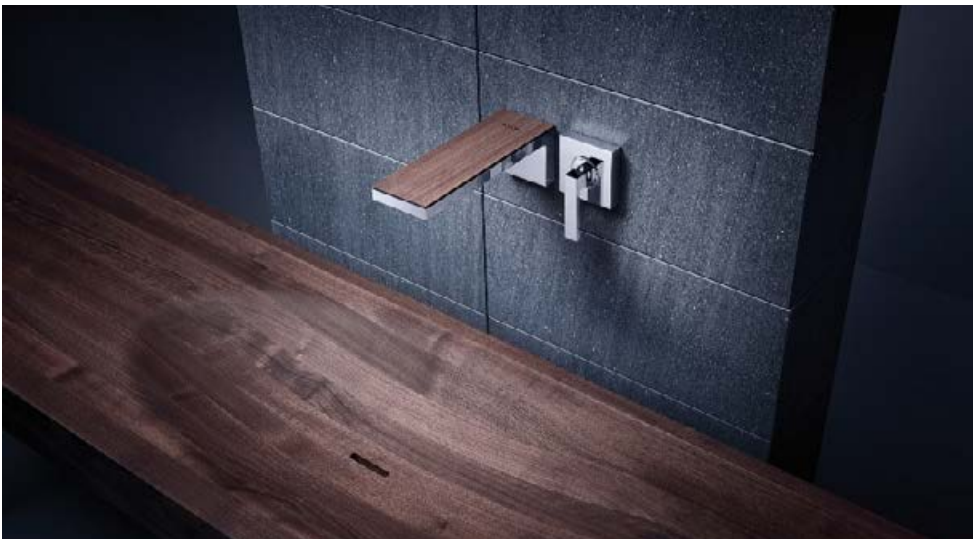

2

3

4

1

Inspired by the design team's travels in Asia, the undulating curves and contemporary basketweave pattern of the **London Basin Company's** Aubrey basin references natural materials found on the continent. The bowl's brown and beige tones complement its satin finish. LONDONBASINCOMPANY.COM

2

Fantini's Icona Classic line is characterized by its cross-shaped handles, a fit for retro-inspired bathrooms. It comes in a series of PVD coatings, including chrome and nickel, as well as matte finishes such as gunmetal, copper, and British gold. FANTINIUSA.COM

Recently featured in *THE WALL STREET JOURNAL* for our innovation.

5

Boasting a thin profile, **Moen's** Overhead-Mount Rainshower showerheads come in square or round chrome-finished options, all of which complement the company's shower arm and flange offerings. MOEN.COM