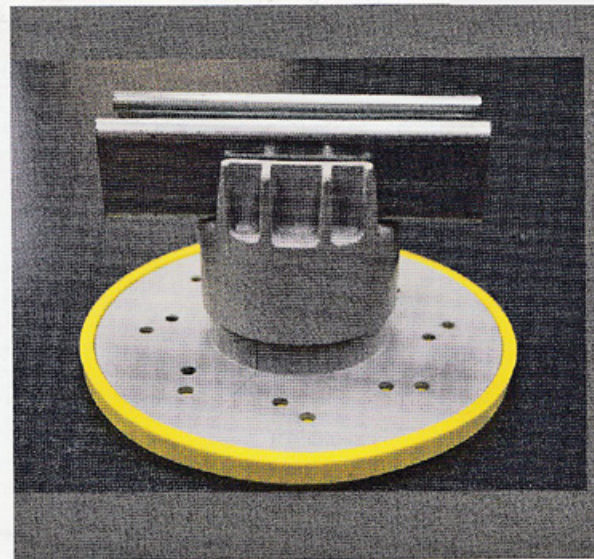

pages 22-23

Change Service Requested

Southern Trade Publications
P.O. Box 7344
Greensboro, NC 27417

southernphc.com

GREEN LINK New KnuckleHead Strut Design greenlinkengineering.com

GREEN LINK Engineering unveiled its redesigned KnuckleHead Strut Support which provides improved performance and more visually appealing aesthetics at the AHR Expo in Atlanta.

The new design features a sleeker look with ribs flanking each side of the head. It is more characteristic of the KnuckleHead style reflecting intricate engineering and mold design.

The new strut head features a 1 1/8 -inch deep cavity for holding a standard steel strut. The new design features a flat surface, instead of the previous curved design, resulting in easier installation and a tighter fit between screw and head. In areas where hurricanes or seismic activity are present, mechanical fastening is often required to secure installations.

Accurate Control with Caleffi's PresCal Compact caleffi.com

The 533H Series PresCal Compact pressure reducing valve (PRV) is precision engineered to deliver accurate pressure regulation. Low internal pressure losses produce superior falloff performance enabling more flow capacity to fixtures.

The valve is ICC-ES certified to ASSE 1003, CSA, NSF 61, and NSF 372 (low lead laws). Available for 1/2" and 3/4" pipe sizes in a variety of inlet connection styles, PresCal's self-contained cartridge with stainless steel mesh filter allows for maximum debris protection and convenient in-pipe cleaning or replacement.