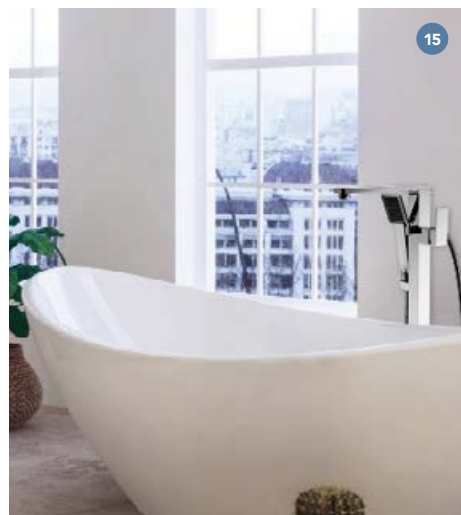

15

14 DURAVIT

duravit.us

Happy D.2 Plus collection, created in collaboration with sieger design, offers 11 body surfaces including wood or matte in light to dark shades. The Graphite Super Matt variant also comes with an anti-fingerprint coating. A choice of six finishes for console panels provides options for monochrome, tone-on-tone or contrasting looks. The line's first rounded mirror offers two variations for the lighted border.

15 LENOVA

lenovasinks.com

Lenova's FTS01SS Free Standing Tub Faucet is made of solid 304 stainless steel with a ceramic cartridge that provides drip-free performance. Designed to complement a freestanding bathtub, the space-saving faucet measures 40-in. by 39.375-in. by 11.4375-in. and includes a swivel spout. ●