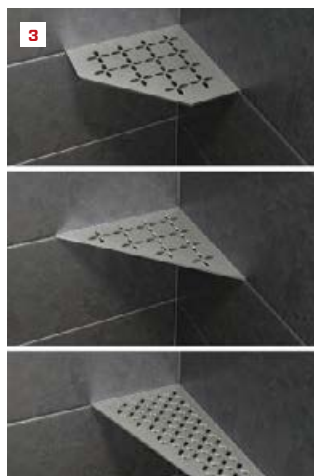

**Framing a  
Half-Round Porch**

**Air-Sealing Party Walls**

**Strengthening  
Load Paths**

BY SYMONE GARVETT

### 3. Stainless Shower Shelves

The  $\frac{5}{32}$ -inch-thick brushed stainless steel Schluter shower shelves are made to fit between rows of shower tile, and do not require additional materials or tools for installation. The rectangular Shelf-N fits inside Schluter's Kerdi-Board-SN shower niche; the Shelf-E's three configurations (shown) are made for corners; and the Shelf-W stands alone between tile rows. The shelves complement Schluter's Style shower grates, and curve and floral patterns match the point and linear drains with the same designs. Pricing ranges from \$85 to \$130. [schluter.com](http://schluter.com)

### 4. Pop-Up Outlets

Doug Mockett & Company aims to add electrical function and convenience to countertops with the PCS34 Kitchen Power Grommet. To access the three electrical outlets, users simply pull up on two metal handles. When finished, users press the release button to drop the unit back down. While closed, the lid sits only  $\frac{5}{8}$  inch above the surface, and a clear rubber ring around the top creates a watertight seal, according to the manufacturer. It is available with clear, black (shown), or satin aluminum trim rings. Prices start at \$135. [mockett.com](http://mockett.com)

### 5. Matte Black Faucets

Lenova's newest kitchen faucets, the SK222 and K410, are also the first to offer its new matte black finish. The manufacturer says that its proprietary PVD processing makes the finish durable and easy to maintain. Both faucets are made from 304 stainless steel and feature an arched profile, a two-function sprayer, 360-degree swivel spout, and side control lever. The K410 has a rounded cross section, while the SK222's (shown) is angular. Pricing ranges from \$325 to \$425. [lenovasinks.com](http://lenovasinks.com)