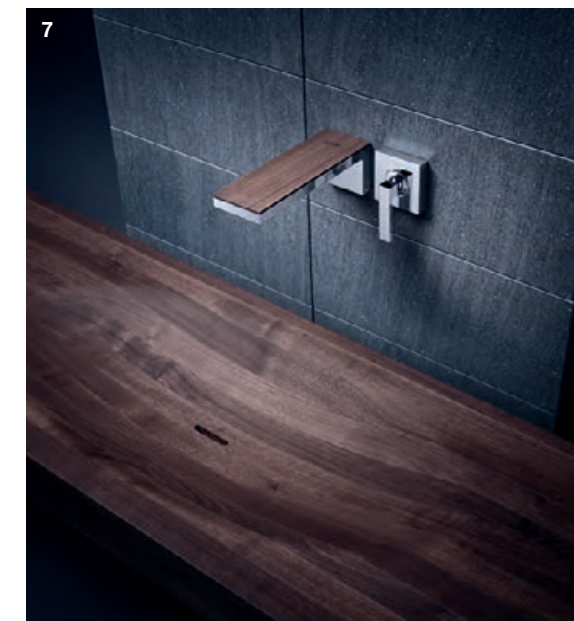

MARKETPLACE

OPPOSITE PAGE: ROBERT GRANT

1. **1. Native Trail's** Solace collection mirror is offered with an optional oak shelf. Available through Bender, Norwalk, benderplumbing.com, nativetrailshome.com.
2. The **Hudson Company's** Burmese teak flooring is prized for its natural beauty and water-resistant qualities. Ridgefield, thehudsonco.com.
3. The **Hastings** Urban line of bathroom vanities offers design flexibility with a variety of options and finishes. Available through Hastings Tile & Bath, A&D, hastingstilebath.com.
4. Ideal for seating or stacking towels, the Humboldt table from **Serena & Lily** is constructed of solid teak. Westport, serenaandlily.com.
5. **Thermasol's** Serenity rainhead combines chromotherapy and sound for a soothing shower experience. Available through Waterware Showrooms, Stamford, waterwareshowrooms.com, thermasol.com.
6. The Cáscara tub from **MTI Baths** is designed with an extended deck for easy entry and exit. Available through Torcco, Fairfield, torccodesigncenter.com, mtibaths.com.
7. **Axor's** MyEdition faucet is customizable with cover plates in chrome, leather, marble, glass and wood. Available through Torcco, Stamford, torccodesigncenter.com, axor-design.com.
8. **Thompson Traders'** Puebla sink is handcrafted in hammered black nickel. Available through F.W. Webb, Stamford, fwwebb.com, thompsontraders.com.