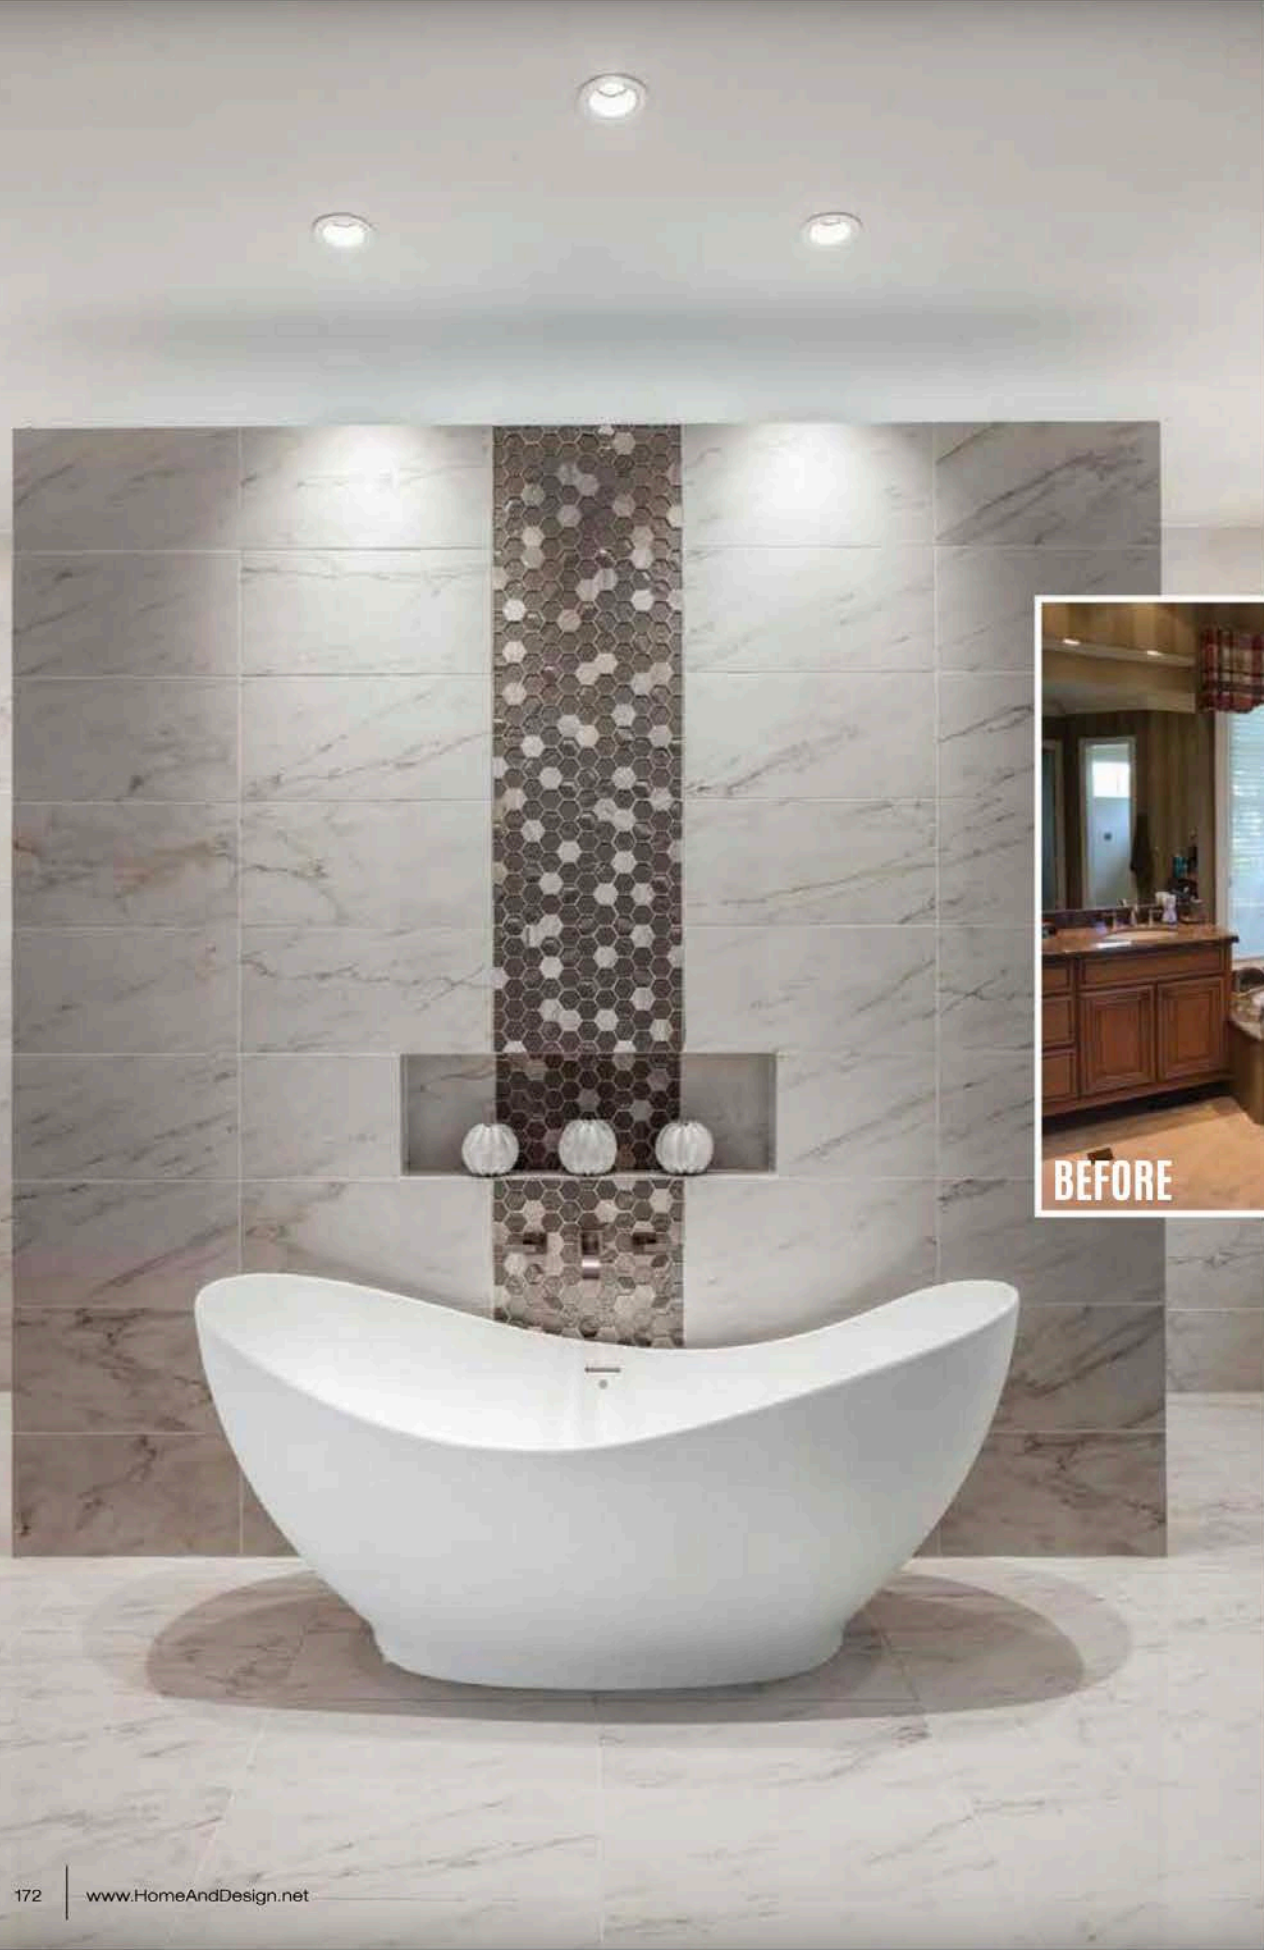

# HOME & DESIGN<sup>®</sup>

Luxury Homes | Interior Design | Home Furnishings

\$9.95

| Southwest Florida |

**Above:** The master bedroom is now a calming respite, with a light gray color palette and clean-lined Bernhardt furnishings from International Design Source. Cinnabar-designed custom bedding and window treatments maintain the soothing aesthetic. A hand-loomed area rug completes the room's monochromatic appeal.

**Left:** The dramatic transformation of the master bath includes an addition for a larger walk-in closet. A freestanding MTI tub with Rohl tub filler is positioned in front of a floating shower wall clad in 24-by-12-inch Marvel Pro Crema Delicato tile with hexagonal mosaic accent by Design Works. The artistic design is in clear view from the master suites' redesigned entry.

The new interior design led the clients in a completely different direction. The original inspiration images they presented to the designers were traditional and dated—very similar to their old interior. Walter and Sereghy crafted those ideas into an updated, neutral, soft-transitional design. “He (the husband) was dead-set against contemporary and transitional, but when he saw our idea, he not only okayed it, but embraced it, and really enjoyed the process, even texting me inspiration images from locales he visited in his world travels,” laughs Walter.

"Though we work as a team," says Hansen, "we are able to bring different design aesthetics to the project, so we added the softness, but still with a bit of an edge." ▶

**Above:** MTI Baths Elise tub with stand-alone faucet by Rohl, available at Ferguson Bath, Kitchen & Lighting Gallery, holds pride of place in front of the large master bath windows framing an ancient banyan tree. Honed stone bands the window and continues onto the floor, walls, and built-in shelves.