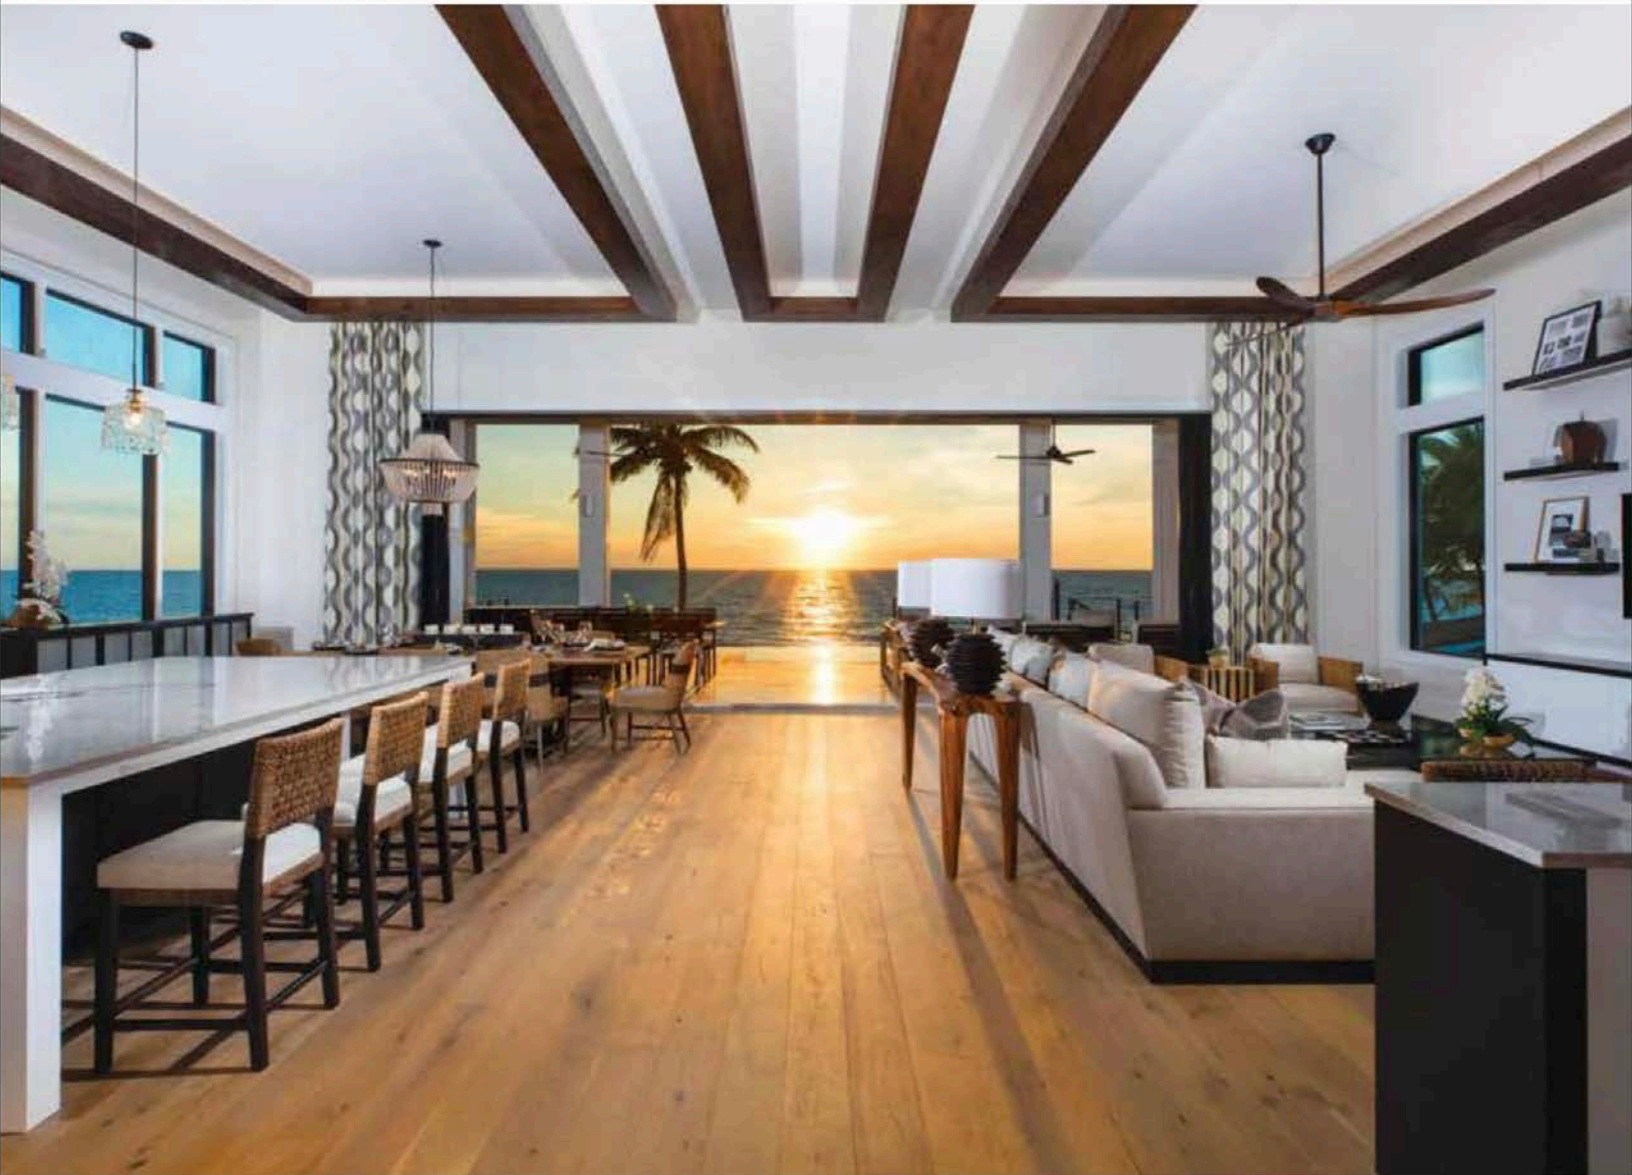

# HOME & DESIGN<sup>®</sup>

Luxury Homes | Interior Design | Home Furnishings

\$9.95

| Southwest Florida |

**Above:** The master bedroom is now a calming respite, with a light gray color palette and clean-lined Bernhardt furnishings from International Design Source. Cinnabar-designed custom bedding and window treatments maintain the soothing aesthetic. A hand-loomed area rug completes the room's monochromatic appeal.

The new interior design led the clients in a completely different direction. The original inspiration images they presented to the designers were traditional and dated—very similar to their old interior. Walter and Sereghy crafted those ideas into an updated, neutral, soft-transitional design. “He (the husband) was dead-set against contemporary and transitional, but when he saw our idea, he not only okayed it, but embraced it, and really enjoyed the process, even texting me inspiration images from locales he visited in his world travels,” laughs Walter.