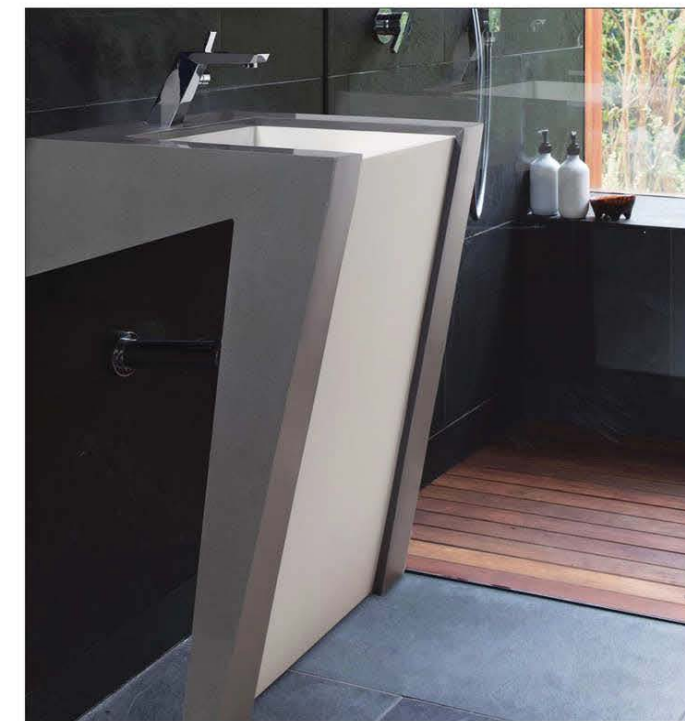

THE INFINITY FAUCET BLURS THE LINE BETWEEN FORM AND FUNCTION TO CREATE A BEAUTIFUL YET PRACTICAL MASTERPIECE FOR TODAY'S MODERN BATHROOM.

Framed in Metal

We love the exposed metal frame on the new Paxton Vanity by The Furniture Guild. It adds great texture and contrast — a definite "Wow!" factor in the bathroom. The frame runs along the sides of the vanity and around each drawer, infusing a cool industrial style that is very on-trend. Crafted from solid brass or steel, the frame is welded and polished by hand for a seamless look and fantastic durability. Choose from an array of metal finishes and more than 50 options for the insert

The Furniture Guild Paxton vanity with Fenix countersink

panels, including exotic wood grains.

The Paxton's wall-mount installation is ideal for compact bathrooms and spaces where a modern look is preferred. Interior options include walnut drawers with glass dividers, glass jar inserts and integrated power/USB outlets. Top the Paxton with an integrated countertop — shown here is its Fenix countersink with nano-tech materials that can actually repair micro-scratches.

Sloped in Stone

Inspired by the art of the human form, the dramatic Eryx vanity sink by MTI Baths makes a decidedly bold visual statement. It was created in collaboration with renowned kitchen and bath designer Matthew Quinn and celebrates the elegance of asymmetric slopes and planes. The wall-mounted vanity sink is constructed from MTI's proprietary Engineered Solid Stone composed of 75 percent organic materials.

Sculptural Simplicity

Icera brings sculptural beauty to a bathroom necessity with its sleek Canto toilet. This one-piece design has a transitional yet modern look enhanced by smooth curves at the base and a lid shape that mirrors a coordinating vanity. The Canto includes all Icera's signature plumbing technology, such as the EcoQuattro flushing system that consumes only 1.28 gallons per flush.