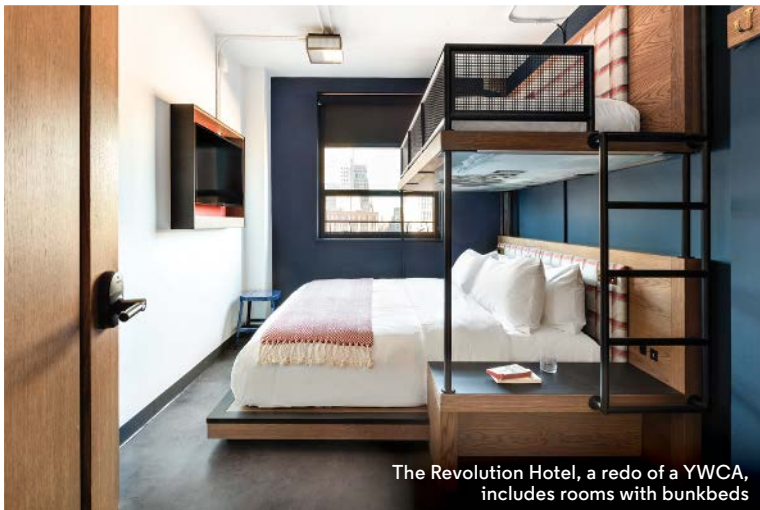

10

Marrying sharp angles and tubular lines with a modern, cylindrical look, **Moen's** Arris two-handle wall-mount faucet boasts an industrial chic aesthetic in a matte black finish. The complete bath suite comes with coordinating accessories. MOEN.COM

11

Jaclo's Contempo motion sensor faucet offers touchless technology for convenient hand washing. The more than two dozen finishes offered include matte black and unlacquered brass. JACLO.COM

A mural by artist Tristan Eaton in the lobby of the Revolution Hotel, courtesy of Prellwitz Chilinski Associates and Adam&Co, celebrates Boston's history

Light pours through floor-to-ceiling windows in a Woodlark suite sitting area

The Revolution Hotel, a redo of a YWCA, includes rooms with bunkbeds

White and green tiles define a bathroom at the Woodlark