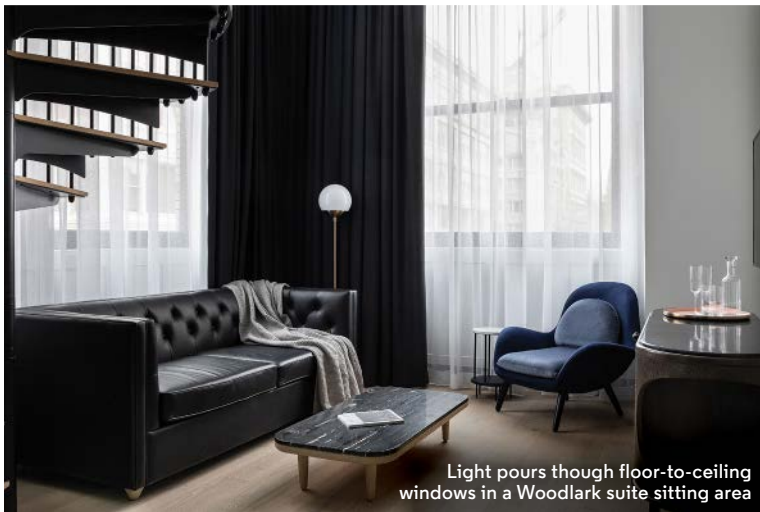

Toll-free 866.667.8668 www.fiberbuiltumbrellas.com
FLEXIBILITY IS OUR GREATEST STRENGTH™

9

Flowing lines and graceful curves characterize Hamilton from **MTI Baths**. Available as a soaker or an air bath, the tub is constructed with high-grade minerals mined from quarries in Georgia, which are treated with a polyresin coating resulting in a high-gloss white finish. MTIBATHS.COM

10

Marrying sharp angles and tubular lines with a modern, cylindrical look, **Moen's** Arris two-handle wall-mount faucet boasts an industrial chic aesthetic in a matte black finish. The complete bath suite comes with coordinating accessories. MOEN.COM

11

Jaclo's Contempo motion sensor faucet offers touchless technology for convenient hand washing. The more than two dozen finishes offered include matte black and unlacquered brass. JACLO.COM

A mural by artist Tristan Eaton in the lobby of the Revolution Hotel, courtesy of Prellwitz Chilinski Associates and Adam&Co, celebrates Boston's history

Light pours through floor-to-ceiling windows in a Woodlark suite sitting area

The Revolution Hotel, a redo of a YWCA, includes rooms with bunkbeds

White and green tiles define a bathroom at the Woodlark