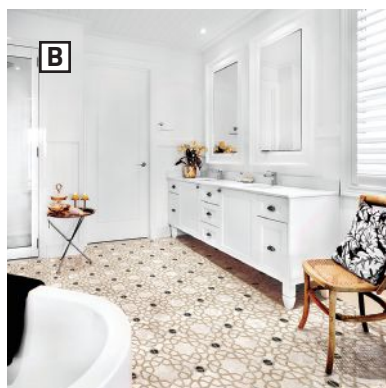

A Parterre Flooring Systems launched the Avara Luxury Vinyl Floor and Wall Collection. The Avara 2mm collection includes 26 designs (24 planks and two tiles) curated from the firm's Vertu, Fused, InGrained, and Storri collections. Options range from wood grains and contemporary planks to delicate stone looks. Grays, browns, and other neutrals come in warm as well as cool tones. Plank designs are FloorScore Certified and Class A fire rated for use on walls in commercial interiors. Parterreflooring.com CIRCLE 895

B The intricately styled Medina tiles are part of the Artisan Collection by StoneImpressions. Celebrating Mediterranean culture, these tiles come in Carrara marble or Limestone. This contemporary take on classic design is accented with onyx or turquoise jewel tones. Ideal for bathrooms and kitchens, the intricately

patterned tiles are sealed with a clear, durable acrylic topcoat. They come in 6x6 and 12x12 sizes and are available through the company's quick-ship program. Stoneimpressions.com CIRCLE 896

C Lunada Bay Tile's Origami Field is a collection of glass field tiles reminiscent of the iconic Japanese art of geometric paper folding. Featuring opalescent coloring and three-dimensional forms, it comes in six shapes: Moxie (shown); Verve; Trapeze; Lacuna; and two linear options, Elation and Ambit. The designs work well on residential and commercial interior walls. Origami Field is an extension of the firm's Origami line, which also includes mosaic tiles in four patterns and eight colors. Lunadabaytile.com CIRCLE 897

D Radianz countertops are made of natural quartz, a highly durable, nonporous

material that resists marring, high temperatures, and physical impact. These countertops are unaffected by liquids and resist permanent staining from spilled coffee, juice, and wine. They require no sealing and little maintenance; common cleaning products can be used on them. Offered by **LOTTE Advanced Materials USA**, the line consists of more than 50 nature-inspired colors in numerous unique patterns and textures. Lotteadms.com CIRCLE 898

E Featuring 12 colors, the Durat Palace Collection the result of a collaboration between **Durat** and the MOST Collective. It joins Durat's current lineup of more than 70 colors and furthers the firm's mission to repurpose waste into a resource. This sustainable solid surface material is made from recycled polyester. Extremely durable, easy to maintain, and resistant to wear, humidity, and various chemicals, it's ideal for