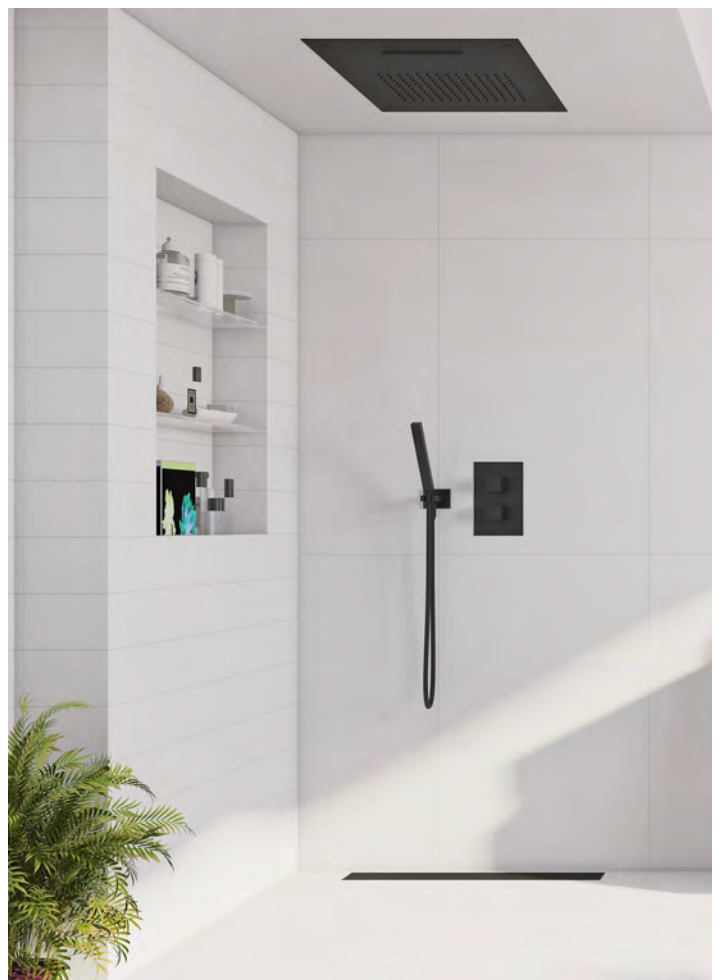

The shower experience has expanded in new, spa-inspired ways that allows users to build a shower system that meets their own needs and expectations. Isenberg offers an exceptional line of shower components that deliver luxury and ease while creating a dramatic design focal point. We particularly love their 20" rain showerhead with cascade waterfall. Crafted of stainless steel, its flush mount installation is sleek and sophisticated, and the mesmerizing water flow is oh-so relaxing. Complete the ensemble with a solid brass handheld shower and a $\frac{3}{4}$ " thermostatic valve with 3-way diverter and trim for precise control of water temperature and volume. All this impressive plumbing technology comes in a new Matte Black finish that adds a spectacular touch of drama to any fashion-forward bathroom. This ceramic finish is eco-friendly, amazingly durable and easy to maintain. The soft black hue is perfect with all white baths and is a great alternative 'neutral' that suits both vintage and contemporary decors. www.isenbergfaucets.com

Los Angeles-based Icera Group has expanded its toilet lineup with a new smart unit that integrates a bidet seat, a remote control, and a host of personal features. The Muse iWash Integrated Bidet toilet combines cleanliness, comfort and cutting-edge engineering. A minimalist silhouette