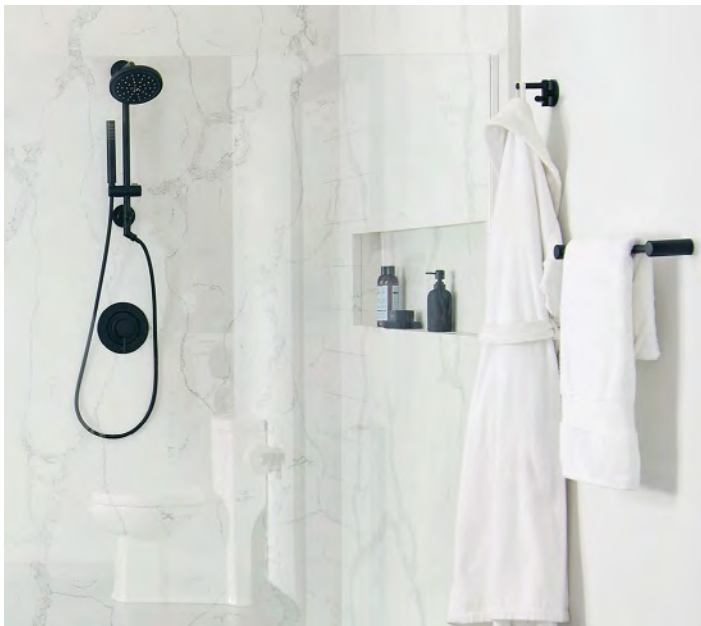

# products bath

Glamorous layers unfold in the bathroom

By Matt Dougherty

1

2

3

4

1

**Nemo Tile + Stone's** Casablanca 2.0 collection of porcelain wall and floor tile replicates the look of handmade Moroccan tiles down to the imperfections. Six colors and a mixed deco pattern in a clear glaze are available. [NEMOTILE.COM](http://NEMOTILE.COM)

3

**Moen's** Annex shower rail system now comes in a matte black finish for a clean, modern design. The handshower and slide bar can easily be added to existing plumbing without major reconstruction. [MOEN.COM](http://MOEN.COM)