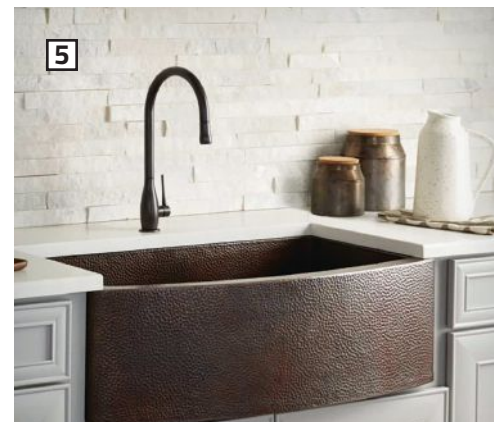

1 Moen's new Nio kitchen faucet collection offers customizable features such as handles that can be swapped out with a complementary accent finish of Chrome, Spot Resist Stainless, or Matte Black. Each faucet comes assembled with an alternate handle in a secondary finish option, as well as a pull-down spray wand, which nests inside the spout. The company also offers the Paterson collection in various finishes, available in pull-down kitchen and bar/prep faucet options. [Moen.com](https://www.moen.com) / CIRCLE 861

2 Adding to its kitchen offerings, **hansgrohe** has introduced several versatile new faucets, which makes more personalization of the kitchen possible. For example, there are the Select 2-Spray models in the Metris and Talis faucet collection, as well as new Allegro N and Focus N collections. This move also provides more user-friendly faucets with sprays that cater to specific tasks, plus faucets that come equipped with hansgrohe's QuickClean anti-limescale feature. [Hansgroheusa.com](https://www.hansgroheusa.com) / CIRCLE 862

3 With its array of faucets and sinks, **House of Rohl** and its portfolio of brands aim to give a fresh look to any farmhouse style. The hand-poured and shaped sinks come in traditional, transitional, and modern styles. The Shaws Classic Shaker Modern Single Bowl Apron

Front Fireclay Kitchen Sink (shown) is a contemporary take on the traditional farmhouse form. The sink is 30"x18" with acid- and alkali-resistant glazed surfaces designed to withstand heavy use. [Houseofrohl.com](https://www.houseofrohl.com) / CIRCLE 863

4 **Ruvati's** Verona Workstation Sink collection combines traditional apron-front design with contemporary stainless steel. Features include a deep stainless steel colander, adjustable roll-up rack for drying dishes, an African mahogany cutting board that fits over the sink basin for prep work, and a rinse grid and drainer basket. The sink comes in single and double bowl configurations; sizes range from 24" to 36". The sink is backed by a limited lifetime warranty. [Ruvati.com](https://www.ruvati.com) / CIRCLE 864

5 **Native Trails** is expanding its recycled copper kitchen designs. The new Rhapsody Sink is available in antique copper and brushed nickel finishes. Made from durable 16-gauge copper, it provides an artistic twist on the traditional farmhouse style. Coppersmiths use age-old techniques to create hand-hammered detailing and a bowed apron front. Added benefit: Copper's natural antimicrobial properties help keep the sink clean. The UPC- and cUPC-compliant sink comes with a limited lifetime warranty. [Nativetrailshome.com](https://www.nativetrailshome.com) / CIRCLE 865 PRO