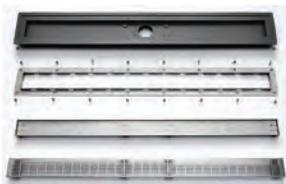

Drain

Infinity Drain linear drain

The **Universal Infinity Drain** linear drain from **Infinity Drain** is compatible with every type of waterproofing method. The convenient universal kit has a pitched channel with a clamping collar and the choice of a tile insert frame or square-patterned grate. Designed to adhere to both traditional and modern waterproofing techniques, the channel allows traditional membranes like vinyl or Chloraloy to be mechanically fastened to the drain channel. Alternatively,