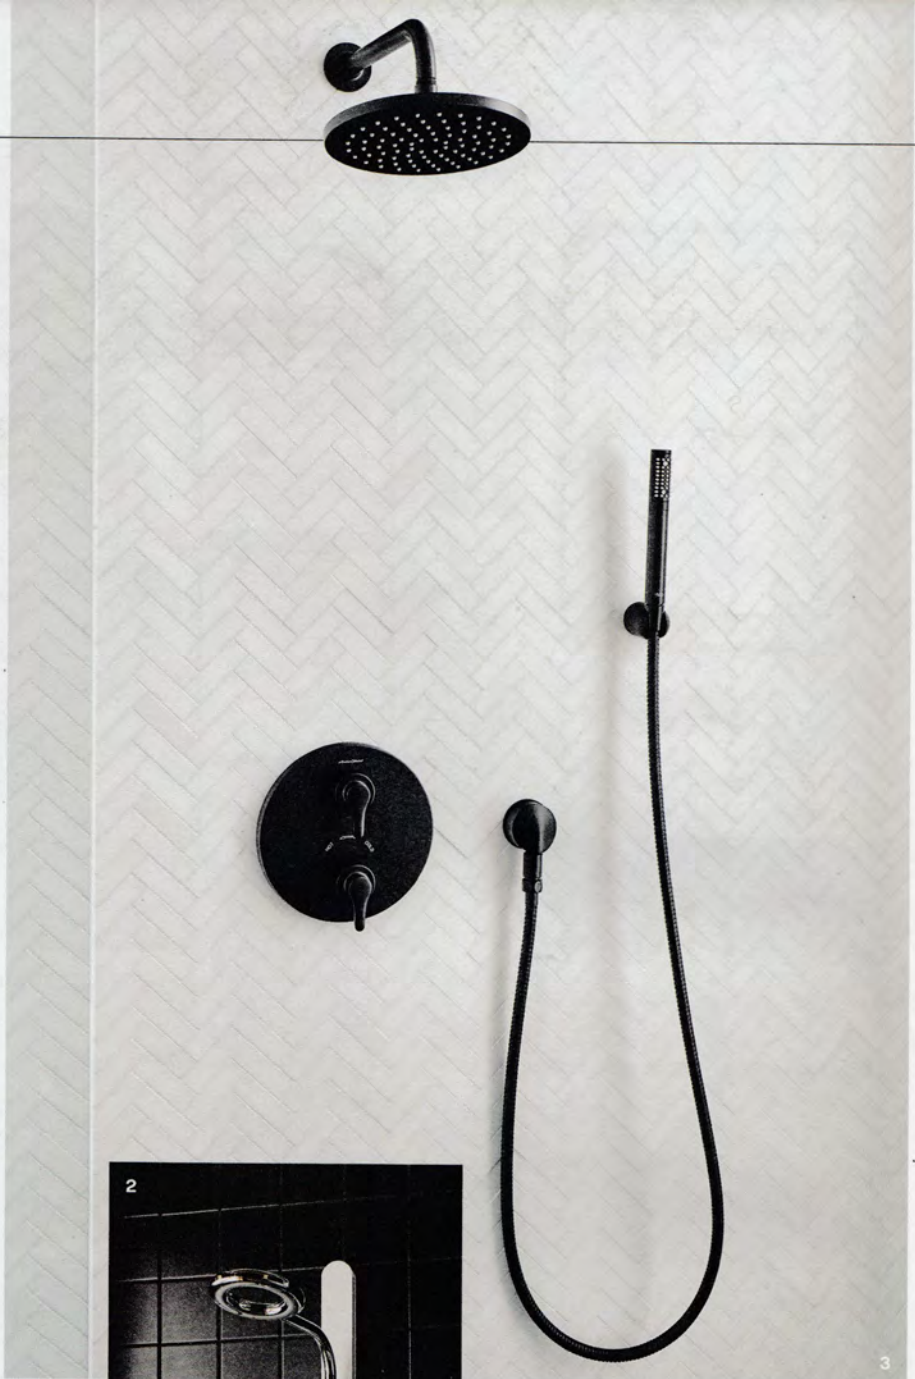

> MORE ONLINE
Find additional bathroom products at azuremagazine.com/spec-sheets