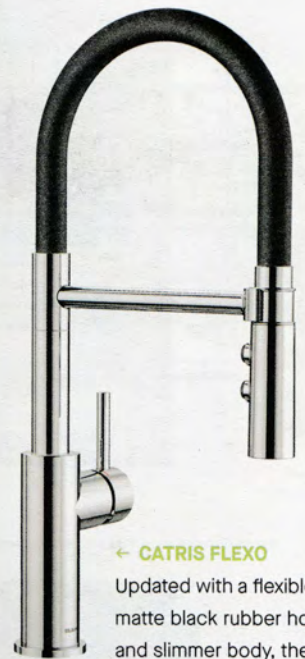

Water Features

THESE GRACEFUL SINGLE-HANDLE GOOSENECKS MARRY FORM WITH FUNCTION

WORDS _Kendra Jackson

GRACELINE
Referencing the streamlined style of the American Modern ocean liners of the 1930s, designer Michael Berman added industrial knurled detailing to his pull-down faucet. It comes in five monochrome finishes and one (shown) that combines matte black with a glam hit of satin gold. houseofrohl.com

CATRIS FLEXO
Updated with a flexible matte black rubber hose and slimmer body, the Catris Flexo faucet effectively straddles the line between industrial and traditional. Available in chrome and stainless-steel finishes, the newly tactile fixture boasts a dual spray function and a built-in aerator to reduce limescale buildup. blancocanada.com