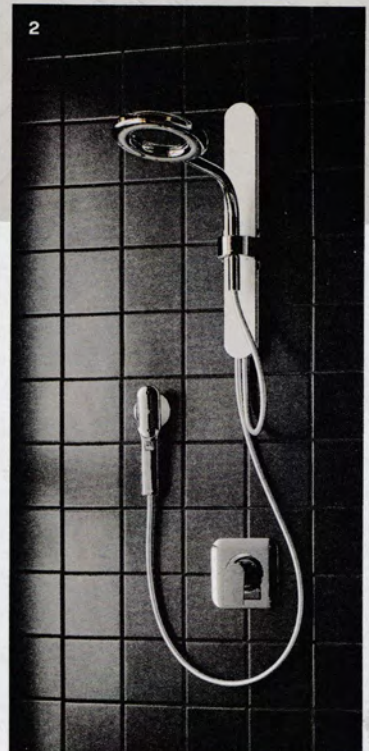

> MORE ONLINE
Find additional bathroom products at azuremagazine.com/spec-sheets