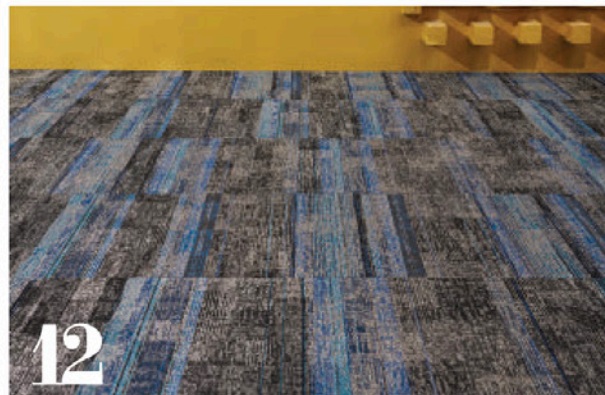

furnitureguild.com

10

10. 30-Inch Trough 3019 from Native Trails

Previously only available in 48-inch and 36-inch versions, the NativeStone Trough bathroom sink line now welcomes a smaller size option: the 30-inch Trough 3019. The smaller frame allows the Trough sink to suit petite bathrooms and narrow, single vanities. Like all of Native Trails' NativeStone products, Trough 3019 is available in Pearl, Ash, Slate and Earth finishes.

nativetrailshome.com

FLOORING

11

11. Crossings Rx Collection from Ecore

Ecore added a new line of flooring for its Rx Collection: Crossings Rx. It features a textile-inspired pattern and has a vulcanized composition rubber base layer fusion-bonded to a contemporary heterogeneous vinyl sheet using patented its TRU Technology. Available as 6-foot-wide rolls, Crossings Rx offers a seamless, easy-to-maintain surface that can lessen the risk of injuries associated with falls while delivering superior sound control and comfort underfoot. Its palette of eight neutral colors makes it ideal for a variety of spaces, including medical, fitness and common areas.

ecorecommercial.com

12

12. Drumline from Bentley

Drumline is a spirited modular carpet that is the latest addition to Bentley's growing Fast Track program, meaning the product is offered for 1,500 yards or less in 10 days or less. The new collection, available in 12 colors, pairs deeply textured patterns with ribbons of color that weave their way through linear formations. Along with Environmental Product Declarations (EPDs) and Health Product Declarations (HPDs), Drumline products contain Declare labels and have achieved LBC Compliant status through the Living Building Challenge.