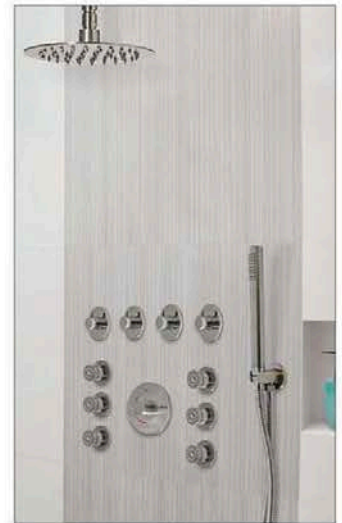

Thermostatic Shower System from Lenova.

is available in polished chrome or brushed nickel.

As we all look for ways to improve our homes and stretch every square foot's usefulness, it is comforting to know so many great products exist and industry leaders are constantly working to innovate. Home improvements should always be made with aesthetics, comfort and functionality in mind, as well as the potential return on investment that comes from making smart purchase decisions for long-lasting, quality items.

Here's to the success of future home projects! ●

For more information about these luxurious brands, visit their respective websites at:

Barber Wilsons & Co.	barwil.co.uk
Easy Sanitary Solutions	www.easydrainusa.com
Isenberg Faucets	www.isenbergfaucets.com
Lenova	www.lenovasinks.com
MTI Baths	www.mtibaths.com
Nostalgic Warehouse	www.regal-brands.com
The Furniture Guild	www.furnitureguild.com