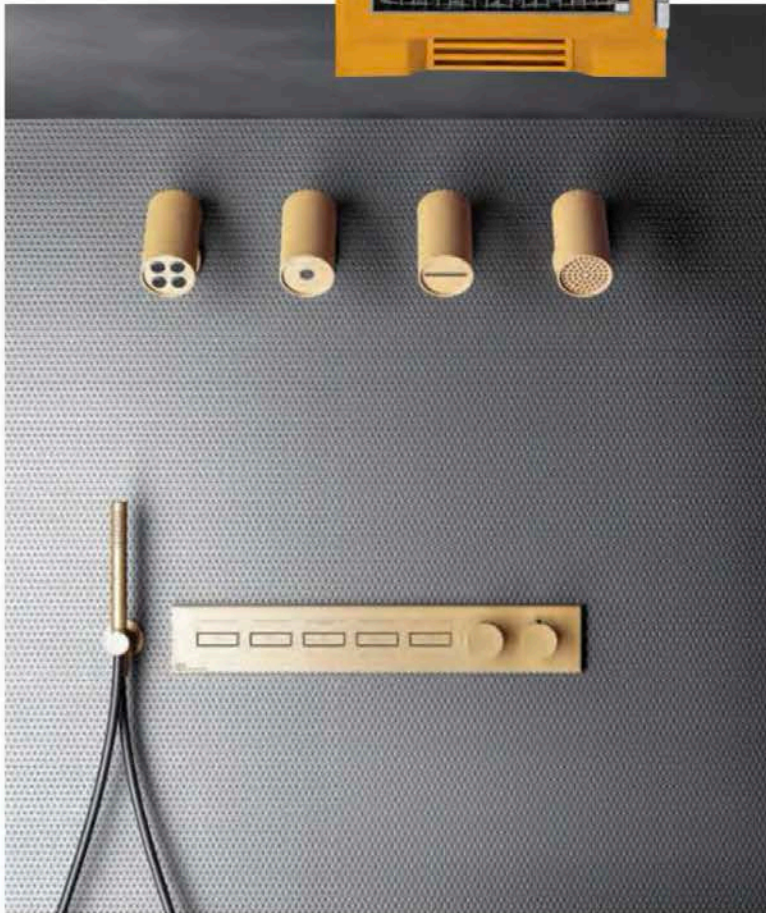

# INTERIOR DESIGN<sup>®</sup>

JANUARY  
2021

**BEST**ofyear

KITCHEN APPLIANCE  
**True Residential**  
Beverage Column

BATH FIXTURE  
**Kohler Co.**  
Eir Intelligent Toilet

**BEST of year** products

BATH FITTING  
**Gessi North America**  
Hi-Fi Thermostatic Shower Mixer Collection

KITCHEN FITTING/FIXTURE  
**Hansgrohe**  
Aquino Select