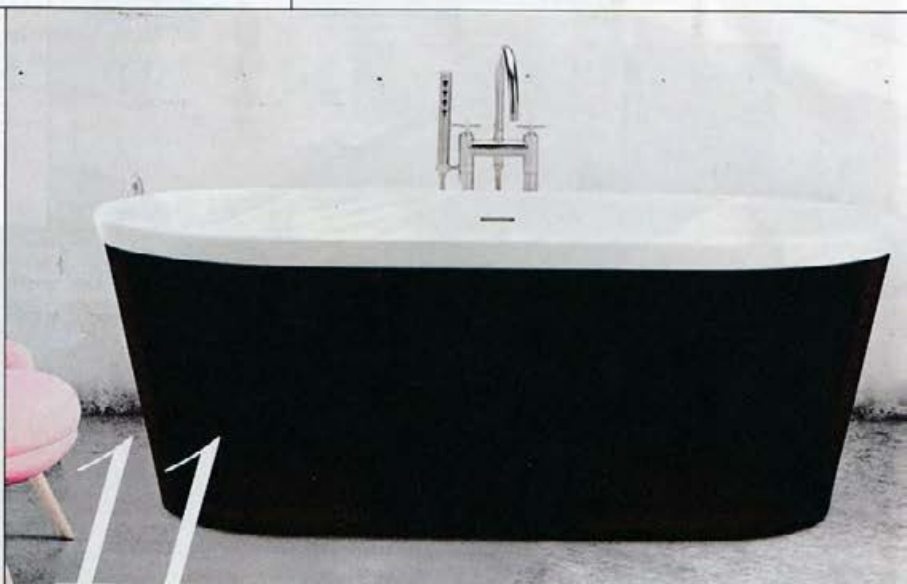

3 MODULAR MARVEL >

Clean, modern lines. Smooth texture. Customizable configurations. They're all hallmarks of the first modular outdoor kitchen to be created with preformed concrete panels that connect with adjustable, stainless-steel hardware. Bonus feature: The panels' hollow interiors make it easy to install lighting. **Artforms** (from \$30 per square foot, installed). Belgard; belgard.com/artforms

Beautiful
**KITCHENS
 & BATHS**
30
 MOST INNOVATIVE
PRODUCTS
 2021

8 OPTICAL ILLUSION ▲
 Reimagined midcentury modern fixtures add drama, mystery, and soft, indirect light to today's kitchens thanks to floating disc shades that are uplit by hidden LED lights. The two chandeliers and one island fixture in this collection are finished in matte black and white with brass accents. **Redding Collection** (from \$447). Kalco Lighting; kalco.com

9 SEAMLESS SINK ▲
 Cut the visual clutter and create a single seamless unit when you connect a c-bonded ceramic sink with matching bathroom furniture. **Happy D.2 Plus C-Bonded Washbasin** (starting at \$2,215). Duravit; duravit.us

SCULPTED LUXURY ▲
 Designed in collaboration with NYC's Studio DB design firm, this freestanding bathtub features a distinctive white lip that accentuates its silhouette—and welcomes a contrasting color below. Make the SculptureStone tub your own by choosing from two material colors (white or biscuit) with a matte or deep-gloss finish and eight exterior hues. **The Blake** (\$7,995). MTI Baths; mtibaths.com