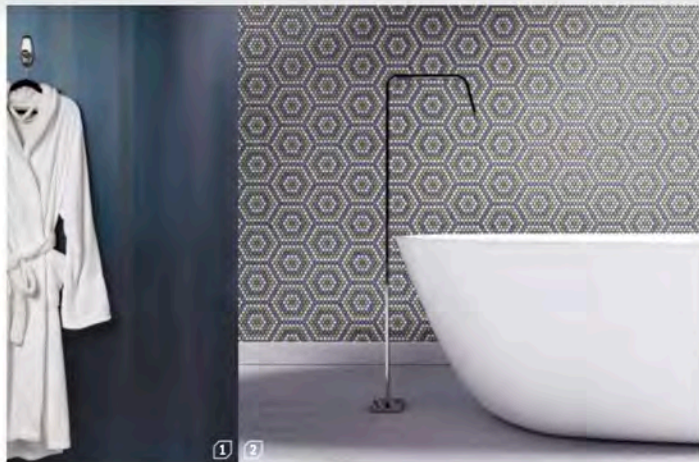

INTERIOR DESIGN[®]

MAY 31
2021

*the shape
of things*
spring market
tabloid

water therapy

Ocean blues meet chrome and stainless steel

1. DecoMetal laminate in Dark Rolled Steel, with real metal foil laminated to a phenolic core, by Formica Corporation. formica.com
2. Penny Round marble mosaics in Hexagon 6 by Marble Systems. marblesystems.com
3. Belshire under-mount sink and console with frame in canvas white and platinum nickel by DXV through Ferguson. dxv.com, ferguson.com
4. Asilomar high-flow-rate single-handle tub filler by California Faucets. californiafaucets.com
5. Euphoria CoolTouch Shower System by Grohe. grohe.us
6. Yagasuri matte-glazed ceramic tile in Imari Blue by Country Floors. countryfloors.com
7. Flyte touchless battery-operated lavatory faucet by Waterworks. waterworks.com
8. Classics Tide glazed ceramic tiles in Blue Mist by Mosa. mosa.com
9. Modulo Stone Flex stainless-steel linear shower drain by Easy Drain. easydrainusa.com

KITCHENbath