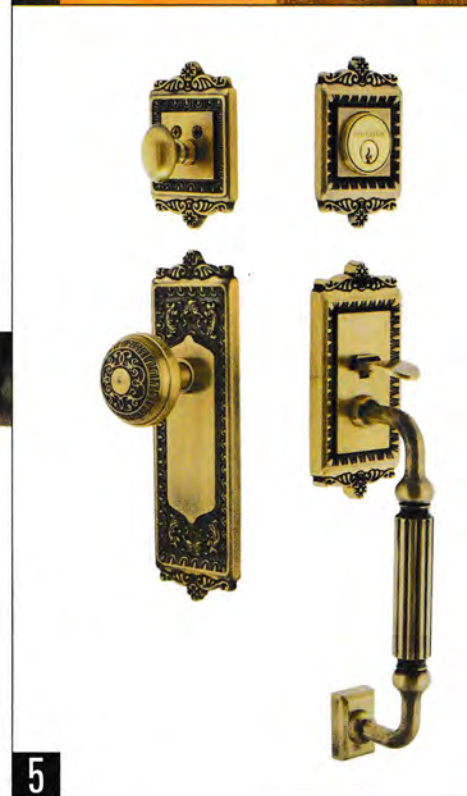

On the Outside

Hardware essentials from front door to garden gate.

1. AUTHENTIC KNOCK

Capped with a fleur-de-lis, the original of this rugged iron door knocker graces homes Arts & Crafts to Tudor Revival and Chateausque. The textured, matte-black surface is lacquered for protection. Measuring 8 1/4" tall x 3 1/4" wide, it's $114. Acorn Manufacturing, (508) 339-4500, acornmfg.com

1

2. SAND-CAST SUITE

Fitted with a sculptural handle and thumb latch, the Arched Mortise Entry Set is made of 90% recycled bronze content. Shown in the dark-bronze finish, the sand-cast suite is 18" long x 3" wide; $1,008 and up. Ashley Norton, (800) 393-1097, ashleynorton.com

3

3. SPEAKEASY ERA

The Speakeasy Window Grille is reminiscent of both Prohibition-era and Spanish Colonial Revival detailing. In hand-wrought iron, the five-bar grille has five mounting points. At 13 1/2" tall x 13 1/2" wide, it's $64.95. The Kings Bay, (800) 910-3497, thekingsbay.com

4

4. ENGLISH TWIST

In a design used in Great Britain for centuries, the deluxe version of the flush-mounted Twisted Ring gate latch includes padlock eyes and gate stop. In a black powder-coated finish, the ring is 3" across, the latching bar 6" long; $60.89. Snug Cottage Hardware, (800) 637-5427, snugcottagehardware.com

5. WITH A FLOURISH

The Egg & Dart entry handle set is mounted on a forged-brass base. Shown in antique brass, the suite includes all interior and exterior fittings, with mounting screws. More finishes and knob/lever options; $307.50 and up. Nostalgic Warehouse, nostalgicwarehouse.com

2

5