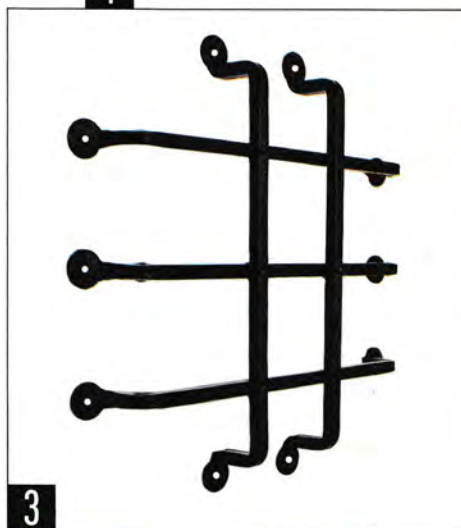

## 1. AUTHENTIC KNOCK

Capped with a fleur-de-lis, the original of this rugged iron door knocker graces homes Arts & Crafts to Tudor Revival and Chateausque. The textured, matte-black surface is lacquered for protection. Measuring 8 1/4" tall x 3 1/4" wide, it's \$114. Acorn Manufacturing, (508) 339-4500, [acornmfg.com](http://acornmfg.com)

## 2. SAND-CAST SUITE

Fitted with a sculptural handle and thumb latch, the Arched Mortise Entry Set is made of 90% recycled bronze content. Shown in the dark-bronze finish, the sand-cast suite is 18" long x 3" wide; \$1,008 and up. Ashley Norton, (800) 393-1097, [ashleynorton.com](http://ashleynorton.com)