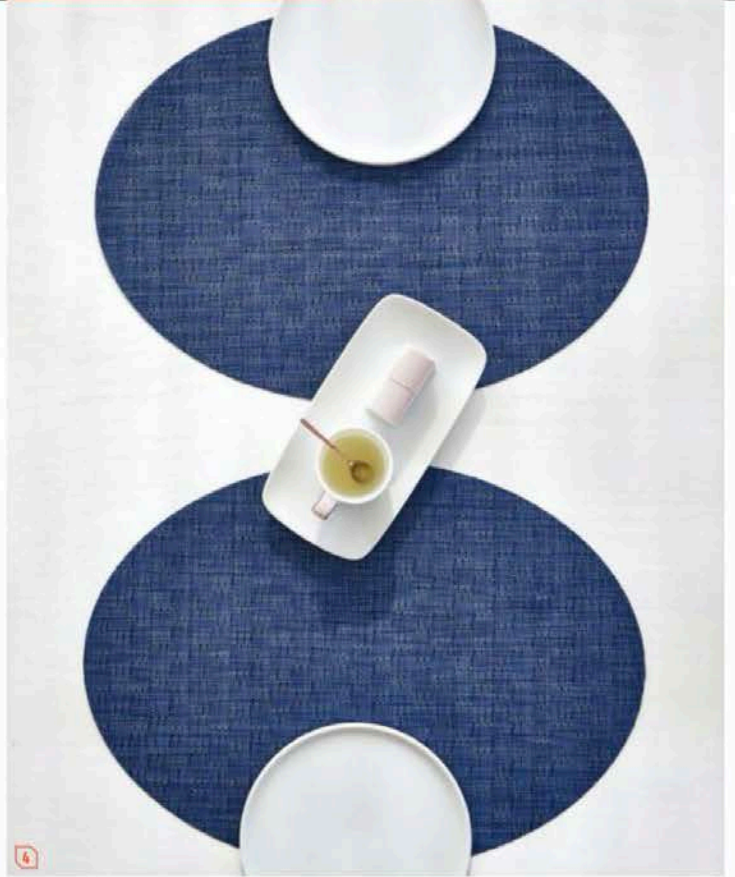

happy days

Bold colors and strong forms lend a joyful note

KITCHEN bath

1. Blue napkins in jacquard-weave cotton by Dusen Dusen. dusendusen.com
2. Fulton positive-lock pull-down faucet in matte white and classic bronze by Waterstone Faucets. waterstoneco.com
3. 45-inch two-tiered apron-front workstation in 16-gauge premium T-304-grade stainless steel with commer-

1

8

2

3

7

cial-grade brushed finish by Ruvati. ruvati.com

4. Bay Weave Oval placemats in Terrastrand in Blue Jean by Chilewich. chilewich.com

5. Professional 24-inch electric range with 2,200-watt dual-heating element and 3.73-cubic-foot oven in stainless steel with zinc-alloy knobs by Thor Kitchen. thorkitchen.com

6. Low Profile collection ADA-compliant 24-inch under-counter refrigeration units, UL rated for indoors/out, in saffron powder-coated stainless steel by True Residential. true-residential.com

7. 36-inch counter-depth dual-reveal French door refrigerator with triple-cooling system, FlexZone, and SmartThings integration in graphite stainless steel by Dacor. dacor.com

8. Calacatta Maximus quartz composite surfacing by Caesarstone. caesarstoneus.com

4

6

5