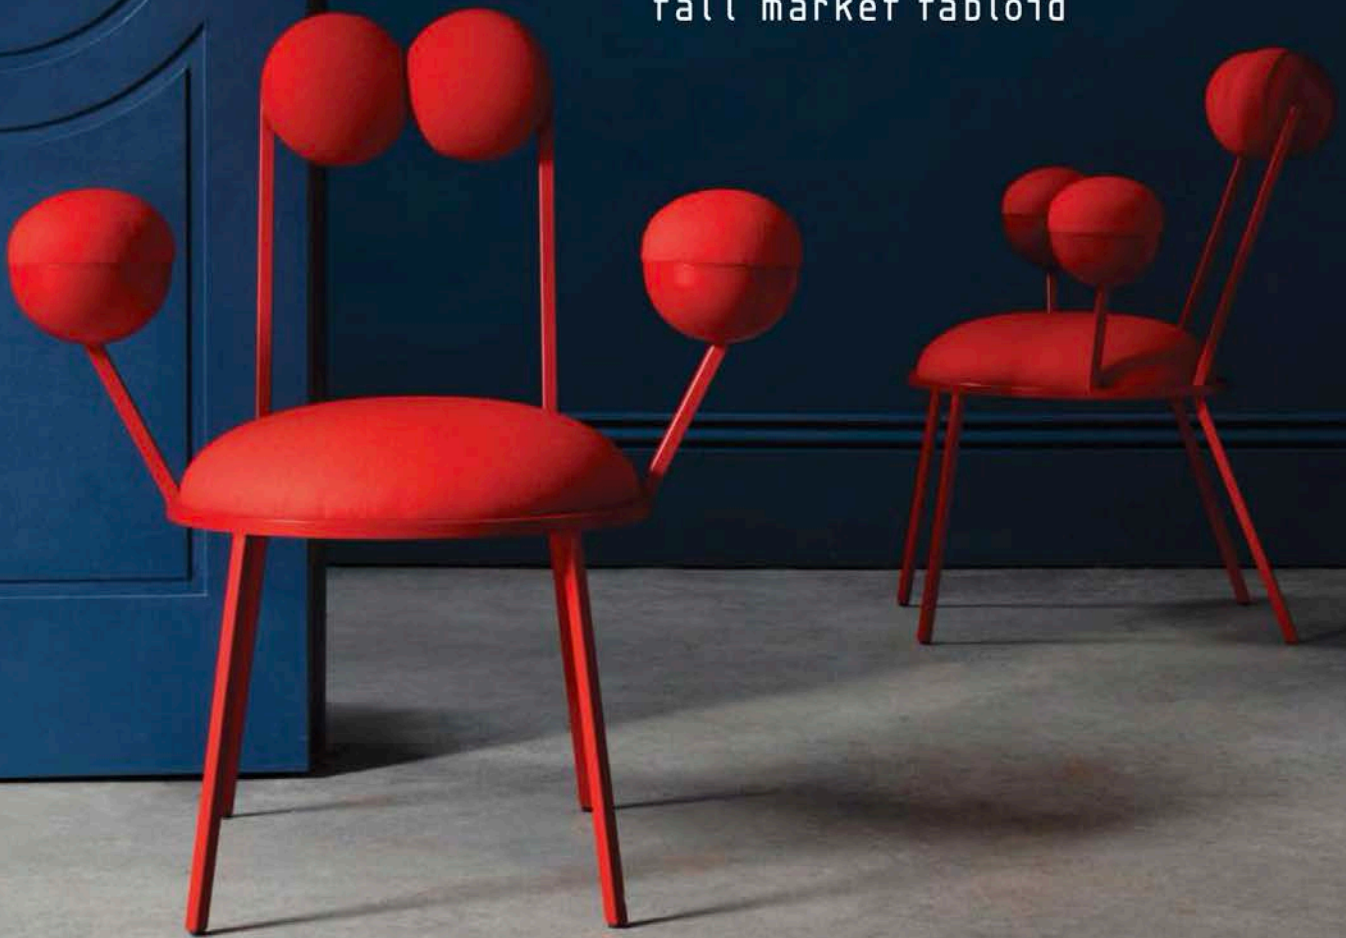

INTERIOR DESIGN[®]

OCTOBER 31
2021

bold & bubbly

fall market tabloid

happy days

Bold colors and strong forms lend a joyful note

KITCHEN bath

1. Blue napkins in jacquard-weave cotton by Dusen Dusen. dusendusen.com
2. Fulton positive-lock pull-down faucet in matte white and classic bronze by Waterstone Faucets. waterstoneco.com
3. 45-inch two-tiered apron-front workstation in 16-gauge premium T-304-grade stainless steel with commer-

1

8

2

3

7

cial-grade brushed finish by Ruvati. ruvati.com

4. Bay Weave Oval placemats in Terrastrand in Blue Jean by Chilewich. chilewich.com

5. Professional 24-inch electric range with 2,200-watt dual-heating element and 3.73-cubic-foot oven in stainless steel with zinc-alloy knobs by Thor Kitchen. thorkitchen.com