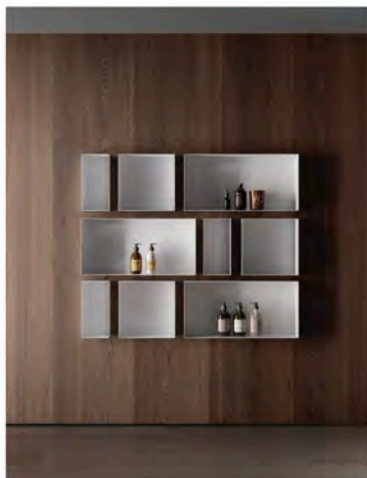

products bath

By Alia Akkam

6

7

8

9

10

6

7

8

9

10