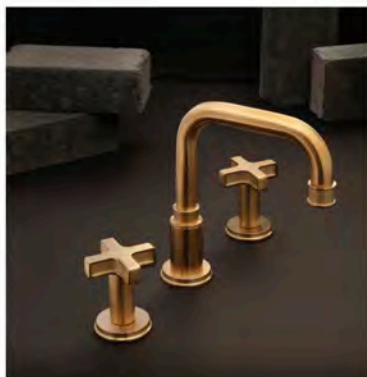

products bath

By Alia Akkam

6

7

8

9

10

6

7

8

9

10