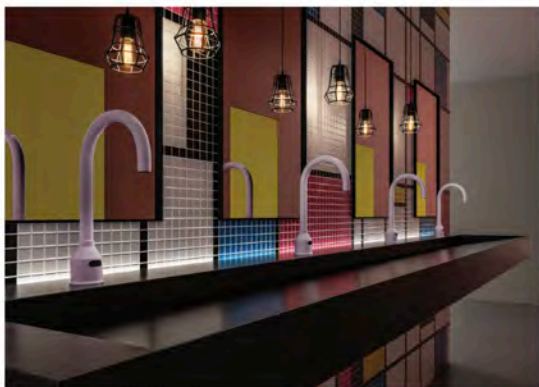

products bath

By Alia Akkam

6