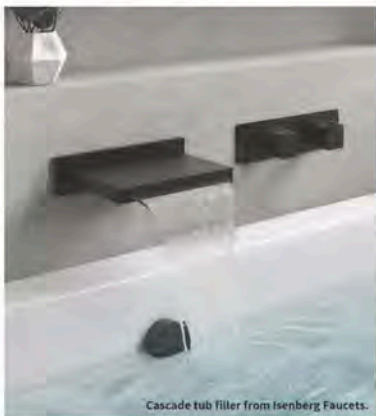

Lenova's FST01SS tub faucet.

Cascade tub filler from Isenberg Faucets.