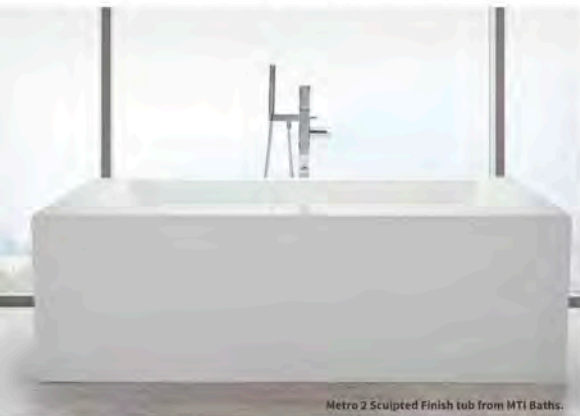

Metro 2 Sculpted Finish tub from MTI Baths.