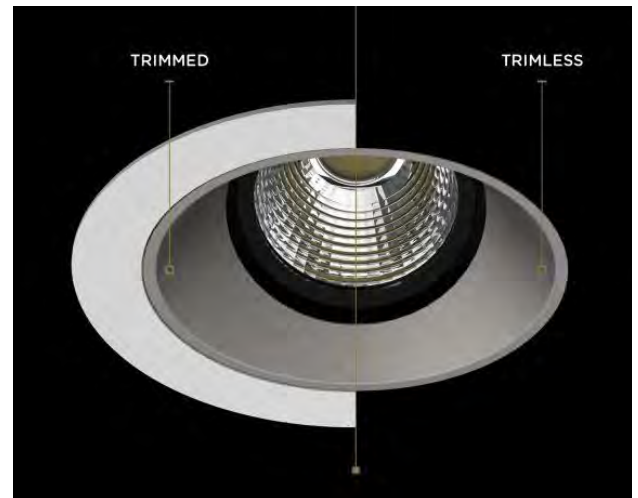

Synchronized Lighting

Customizable Crestron LED light fixtures are adjustable by hue, saturation, color temperature and intensity. Users can toggle between modes such as white light and wellness. Fixtures may be preset to illuminate specific areas with the optimal light temperature. Crestron LED lights are available in multiple configurations, including adjustable, wall wash, fixed frame, pinhole fixtures, multiple enclosure options and square or round trims. (www.crestron.com)

Image courtesy of Crestron

View the Product Gallery