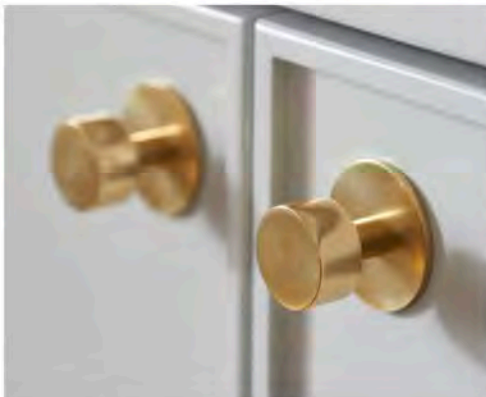

Patton Cabinet Knob
Sugatsune
sugatsune.com