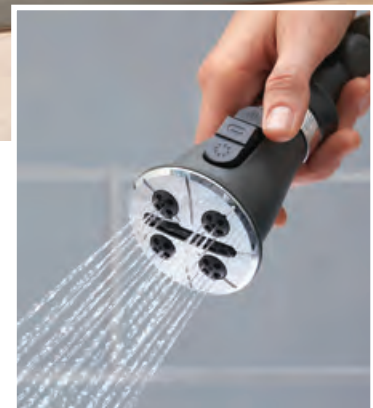

here to stay with today's consumers who prefer these modern touches in the kitchen and bathroom. Case in point: Elegant but simple bathtubs like the MTI Baths® Kalia 3, shower systems such as the Peerless Sidekick Shower, and the Aquabella Totem Pedestal Sink.

The Peerless brand debuted its new Flute Kitchen and Bath Collections in 2022. The faucet and fixtures brand leans