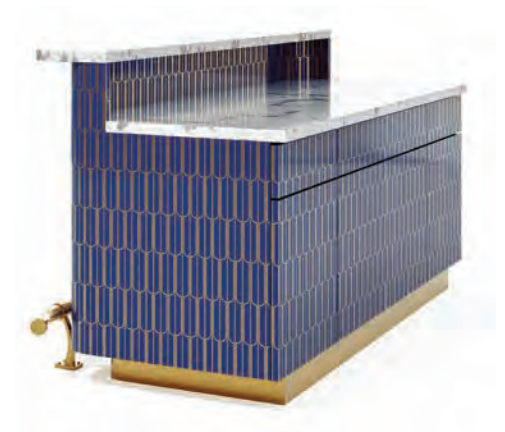

4

5

6

1

USAI LIGHTING introduces TrueZero360, a low-profile recessed ceiling light. This new product family features more than 2,000 glare-free delivered lumens, providing performance and eye comfort. Available in round or square formats, in a variety of trim options and finishes. usalighting.com

2

ZLINE has launched the Built-in Convection Microwave Oven in the DuraSnow finish, which resembles stainless steel but features superior durability as a fingerprint- and scratch-resistant surface. The 1.6-cu.-ft. appliance offers sensor and speed cooking and multiple auto-defrost settings. zlinekitchen.com

3

TopZstone from **STONE DESIGN** is a quartz-based material that can be used on vertical and horizontal surfaces – including floors. Offered to the Midwest market in 30 colors, the polished slabs measure 64 by 130 inches, 63 by 127 inches and are also available in half-slab formats. stone-design.com

4

The Chelsea Fireclay Sinks Collection by **HAMATUSA** now includes an undermount design. The 30-in. model is available in single- or double-bowl configurations; other sizes include 23 and 16 inches. Offered in four finishes. hamatusa.com

5

From **CAFÉ**, the Couture Oven with Air Fry offers 14 cooking modes and a Crisp Finish feature in a compact footprint. WiFi enabled, the countertop appliance is available in matte black, matte white and stainless steel, all with copper accents. cafeappliances.com

6

For indoor or outdoor use, the Star Bar by **SCARLET SPLENDOUR** is a split-level bespoke bar unit with both a service and guest counter. The 6-ft. by 3-ft. piece has a brass footrail, and the skin, colors and top can be customized. scarletsplendour.com