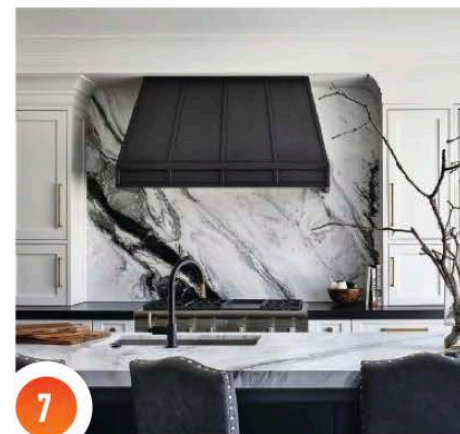

TOP 100 PRODUCTS

2022

BY PROFESSIONAL REMODELER STAFF

Getting a leg up on the competition requires staying ahead of the curve, not only on best business practices, but also on top products. Each year, *Pro Remodeler's* editorial team tallies up reader engagement for the building materials, tools, fixtures, fittings, and finishes that have appeared in the magazine over the past 12 months. The items that garnered the most interest are awarded a spot on the highly competitive Top 100 list.

To make reading it more manageable, the products are grouped into categories. Reader service numbers included with each product write-up allow you to request info if you want to find out more.

Rico, Mexico, and the Caribbean. **CIRCLE 846**

7 Elmwood is a custom, high-end cabinetry brand that began in 1973. The company offers total customization with an array of finishes, accessories, storage, and more for kitchens, baths, and built-ins. Remodelers can select from more than 5,000 options of finishes. Elmwood says its materials are sourced in accordance with strict environmental criteria that exceeds industry standards. **CIRCLE 847**

8 Jacuzzi Bath Remodel teams up with existing remodelers to create a partnership, turning the remodeler into a dealer with support from a large parent organization. Jacuzzi offers one-day bath remodels and assist in business support from marketing to installation. **CIRCLE 848**

9 FORM Kitchens is an online kitchen design studio offering made-to-order German

cabinetry. It officially launched in the U.S. at the beginning of 2021. The firm says its prices are comparable to big-box stores, and thousands of design, customization, and storage options are available. Cabinetry arrives pre-assembled and comes with a 25-year warranty. Installation support is available if a question arises during setup. **CIRCLE 849**

10 The new Chelsea workstation sink from **HamatUSA** integrates a modern farmhouse apron-front with a unique work-ledge. Each hand-made fireclay sink includes a colander, rubberwood cutting board, multi purpose roll-up mat, a bottom grid, and strainer basket. HamatUSA says the sink is eco-friendly and lead-free. Each sink by HamatUSA is made in Turkey, fired for more than 20 hours at extreme temperatures to fuse the fireclay and glaze for incredible durability. The sink is available in white, matte black, matte gray, and biscuit colors, and comes with a limited lifetime warranty. **CIRCLE 850**

11 Elias Woodwork's dovetail drawer boxes come in an array of shapes and sizes. Custom dovetail options are available for high-end projects, or standard options for a more economical market segment. Related accessories such as garbage and recycling bin, cutlery, and knife block inserts are available. Boxes can come prefinished, preassembled, or ready to install. Available in a variety of woods, such as maple, cherry, and walnut. **CIRCLE 851**

12 Lenova's designer faucet collection now includes four solid brass designs. Fitting right into modern kitchens, these no-lead brass fixtures are known for durability and resistance to corrosion and rust. They feature elegant high-arch spouts and metallic finishes, pull-down faucets, single lever flow control, two-function sprayers, and a spout with 360-degree swivel. Available in chrome or polished nickel finish, the faucets come with a satisfaction guarantee and limited lifetime warranty. **CIRCLE 852**