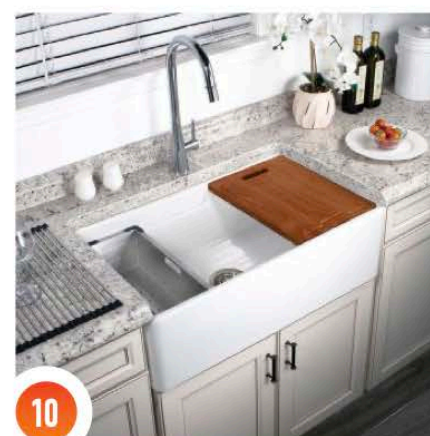

TOP 100 PRODUCTS

2022

BY PROFESSIONAL REMODELER STAFF

Getting a leg up on the competition requires staying ahead of the curve, not only on best business practices, but also on top products. Each year, *Pro Remodeler's* editorial team tallies up reader engagement for the building materials, tools, fixtures, fittings, and finishes that have appeared in the magazine over the past 12 months. The items that garnered the most interest are awarded a spot on the highly competitive Top 100 list.

To make reading it more manageable, the products are grouped into categories. Reader service numbers included with each product write-up allow you to request info if you want to find out more.

Rico, Mexico, and the Caribbean. **CIRCLE 846**

7 Elmwood is a custom, high-end cabinetry brand that began in 1973. The company offers total customization with an array of finishes, accessories, storage, and more for kitchens, baths, and built-ins. Remodelers can select from more than 5,000 options of finishes. Elmwood says its materials are sourced in accordance with strict environmental criteria that exceeds industry standards. **CIRCLE 847**

8 Jacuzzi Bath Remodel teams up with existing remodelers to create a partnership, turning the remodeler into a dealer with support from a large parent organization. Jacuzzi offers one-day bath remodels and assist in business support from marketing to installation. **CIRCLE 848**

9 FORM Kitchens is an online kitchen design studio offering made-to-order German

cabinetry. It officially launched in the U.S. at the beginning of 2021. The firm says its prices are comparable to big-box stores, and thousands of design, customization, and storage options are available. Cabinetry arrives pre-assembled and comes with a 25-year warranty. Installation support is available if a question arises during setup. **CIRCLE 849**

10 The new Chelsea workstation sink from **HamatUSA** integrates a modern farmhouse apron-front with a unique work-ledge. Each hand-made fireclay sink includes a colander, rubberwood cutting board, multi purpose roll-up mat, a bottom grid, and strainer basket. HamatUSA says the sink is eco-friendly and lead-free. Each sink by HamatUSA is made in Turkey, fired for more than 20 hours at extreme temperatures to fuse the fireclay and glaze for incredible durability. The sink is available in white, matte black, matte gray, and biscuit colors, and comes with a limited lifetime warranty. **CIRCLE 850**

11 Elias Woodwork's dovetail drawer boxes come in an array of shapes and sizes. Custom dovetail options are available for high-end projects, or standard options for a more economical market segment. Related accessories such as garbage and recycling bin, cutlery, and knife block inserts are available. Boxes can come prefinished, preassembled, or ready to install. Available in a variety of woods, such as maple, cherry, and walnut. **CIRCLE 851**

12 Lenova's designer faucet collection now includes four solid brass designs. Fitting right into modern kitchens, these no-lead brass fixtures are known for durability and resistance to corrosion and rust. They feature elegant high-arch spouts and metallic finishes, pull-down faucets, single lever flow control, two-function sprayers, and a spout with 360-degree swivel. Available in chrome or polished nickel finish, the faucets come with a satisfaction guarantee and limited lifetime warranty. **CIRCLE 852**