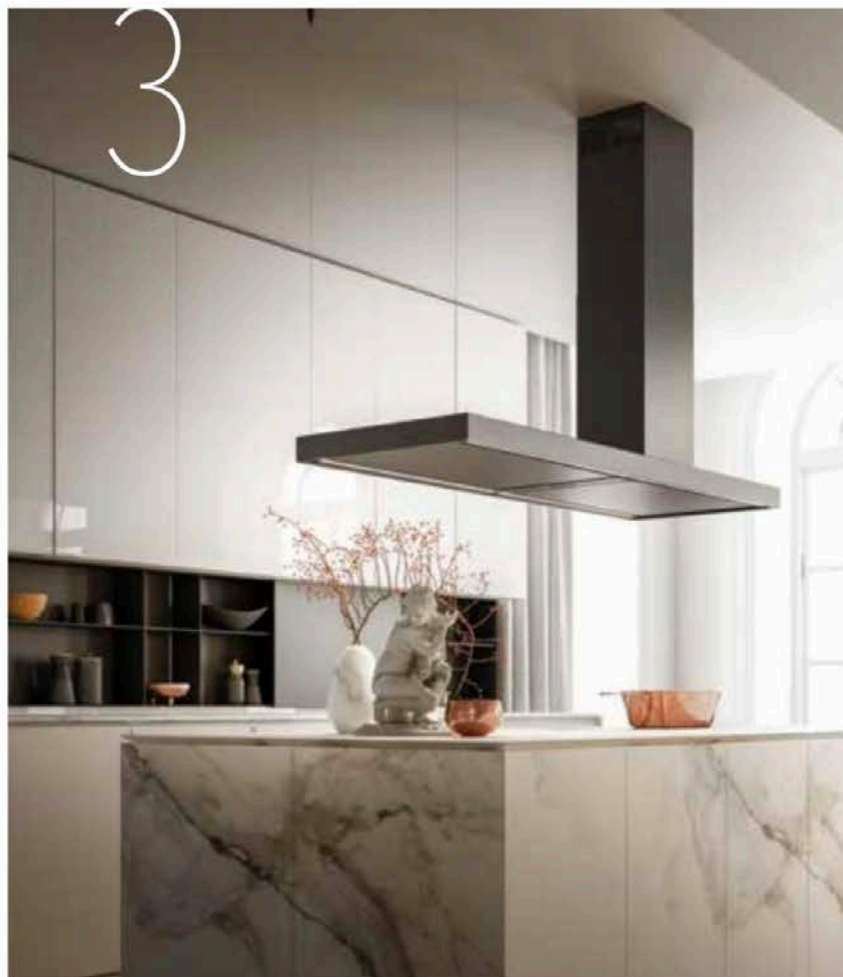

continued on page 46

DESIGN

CONQUER YOUR KITCHEN
Epic design and functionality combine to create the Ruvati® epiStage workstation. Messy prep work is a breeze over this sink complete with a solid-composite cutting board, textured finish, portable drying rack with stainless steel bars, and a food-safe silicone grid. northernstone.com

LINEAR SOPHISTICATION
The new Falmec Elle® suction hood wears a sophisticated matte black finish with striking perimeter LED lighting — perfect for prepping on the worktop. Moisture and odors are eliminated with powerful suction and a filtration system combining natural charcoal and zeolite. falmec.com