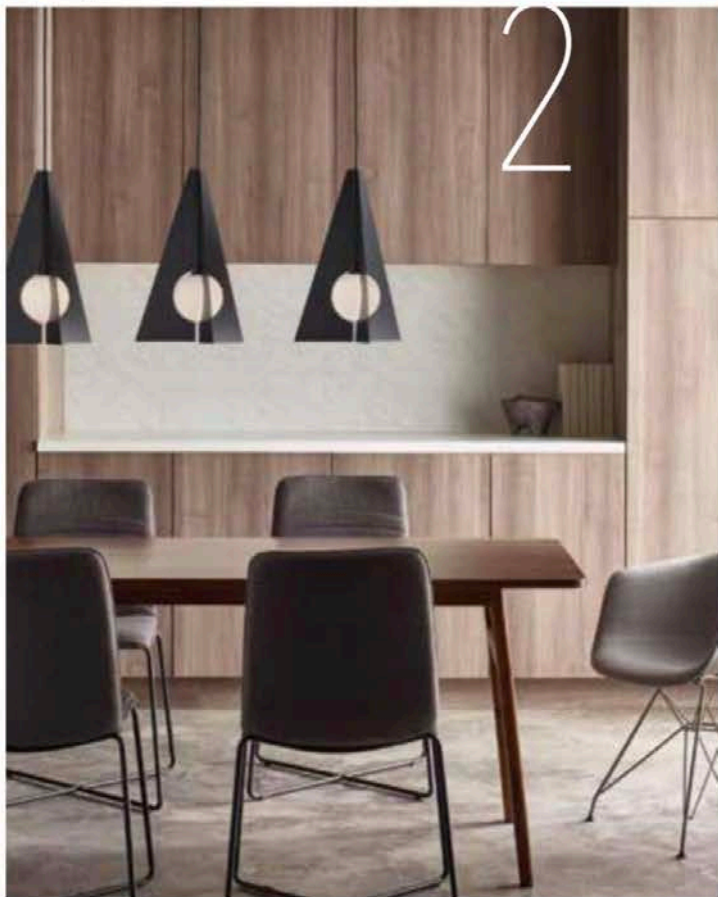

DESIGN

CONQUER YOUR KITCHEN
Epic design and functionality combine to create the Ruvati® epiStage workstation. Messy prep work is a breeze over this sink complete with a solid-composite cutting board, textured finish, portable drying rack with stainless steel bars, and a food-safe silicone grid. northernstone.com

ARTFUL GEOMETRIC LIGHTING
Inspired by Mid-Century modern art with its contrasting shapes, the Orbel Pyramid® pendant features metal triangles that encompass a frosted sphere of light. Beautiful when displayed in multiples. Available in Aged Brass or Matte Black. techlighting.com