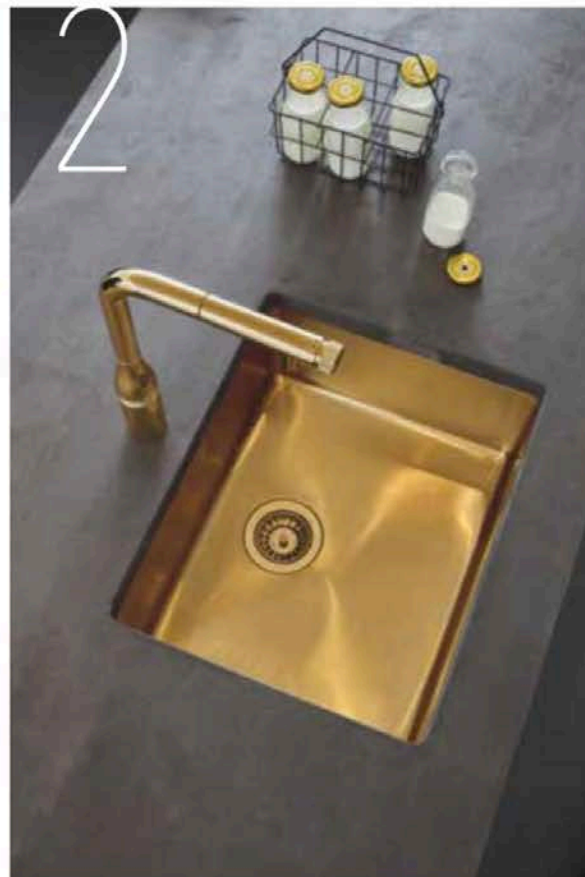

INSPIRED HOME

FALL * 2022

A FRESH APPROACH TO HOME & LIFE

THE
Fall
ISSUE

BLACK BEAUTY

German design and engineering at its finest. The Grohe Essence® single-handle dual spray boasts a regular to high-performance spray with 360° spout rotation and a flexible hose spout. Available in 11 interchangeable colors. Good looks and power — what else do you need? grohe.com

GO FOR THE GOLD

Now that faucets are available in a wide choice of colors and finishes, sinks are following, too. Sinks have moved up on the scale of importance in planning your kitchen design. In addition to being purely functional, sinks today make a definitive style statement. grohe.com

continued on page 46

DESIGN

CONQUER YOUR KITCHEN
Epic design and functionality combine to create the Ruvati® epiStage workstation. Messy prep work is a breeze over this sink complete with a solid-composite cutting board, textured finish, portable drying rack with stainless steel bars, and a food-safe silicone grid. northernstone.com

LINEAR SOPHISTICATION
The new Falmec Elle® suction hood wears a sophisticated matte black finish with striking perimeter LED lighting — perfect for prepping on the worktop. Moisture and odors are eliminated with powerful suction and a filtration system combining natural charcoal and zeolite. falmec.com